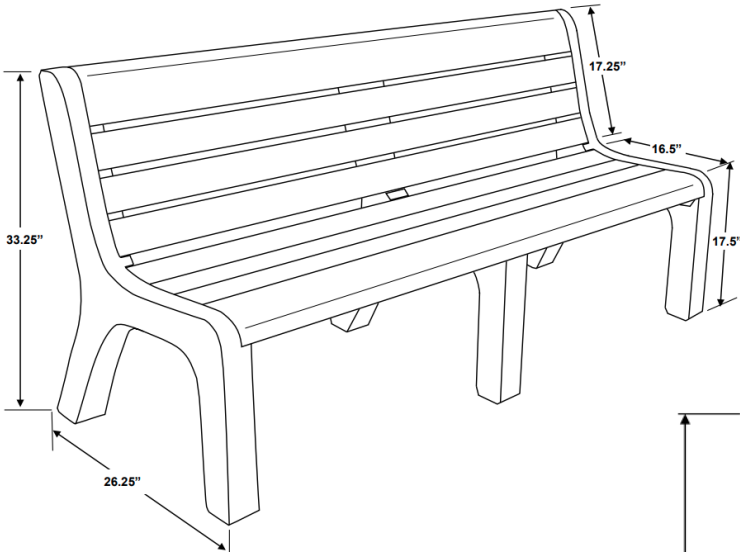

Four Foot Malibu Bench

Surface mount or portable bench

In-ground mount or permanent bench

NOTE: All measurements are approximate. Size will vary from production run to production run due to variations in raw material. Sizes are also slightly different between colored items and black.