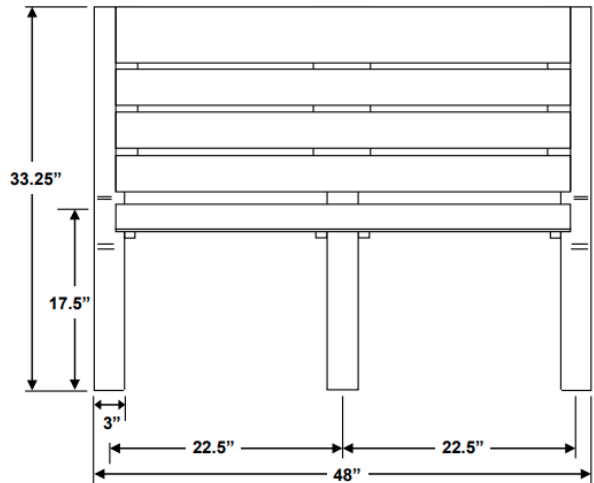

Four Foot Malibu Bench

Surface mount or portable bench

In-ground mount or permanent bench

NOTE: All measurements are approximate. Size will vary from production run to production run due to variations in raw material. Sizes are also slightly different between colored items and black.