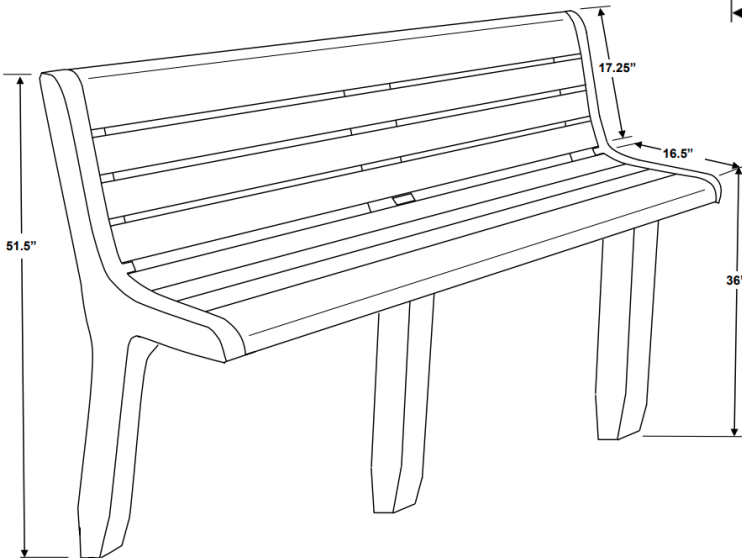

Four Foot Malibu Bench

Surface mount or portable bench

In-ground mount or permanent bench

NOTE: All measurements are approximate. Size will vary from production run to production run due to variations in raw material. Sizes are also slightly different between colored items and black.