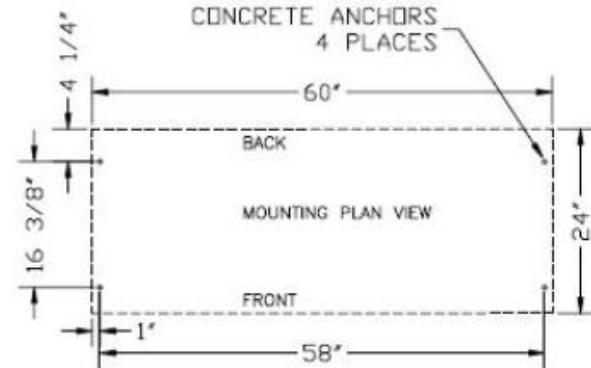

DIAGRAM 1: END CASTING AND SUPPORT ASSEMBLY 5' BENCH

DIAGRAM 3: PLACING AND FASTENING "BACK" BOARDS IN PLACE

DIAGRAM 2: PLACING AND FASTENING "SEAT" BOARDS IN PLACE

DIAGRAM 4: SURFACE MOUNTING THE BENCH

WARRANTY: OCCOutdoors, Inc. guarantees all items for one full year to be free of defects in workmanship or materials when installed and maintained properly. We agree to repair or replace, any items determined to be defective. Items specifically not covered by this warranty include vandalism, manmade or natural disasters, lack of maintenance, normal weathering or wear and tear due to public abuse.

- NOTES:
1. INSTALLATION TO BE COMPLETED IN ACCORDANCE WITH MANUFACTURER'S SPECIFICATIONS.
 2. ALL DIMENSIONS ARE CONSIDERED TRUE AND PERFECT MANUFACTURER'S SPECIFICATIONS
 3. DO NOT SCALE DRAWING.

OCC Outdoors Products
 PH: 1-800-821-7670
 EMAIL - occcontact@occoutdoors.com Fax: 1-317-862-9422