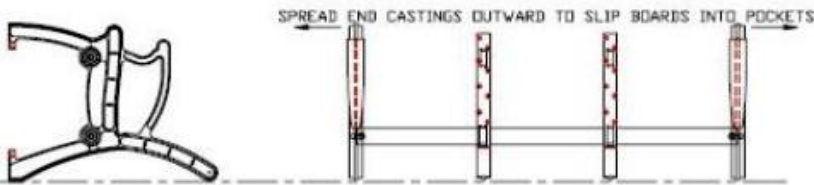

DIAGRAM 1: END CASTING AND SUPPORT ASSEMBLY 5' BENCH

DIAGRAM 3: PLACING AND FASTENING "BACK" BOARDS IN PLACE

DIAGRAM 2: PLACING AND FASTENING "SEAT" BOARDS IN PLACE

DIAGRAM 4: SURFACE MOUNTING THE BENCH

WARRANTY: OCCOutdoors, Inc. guarantees all items for one full year to be free of defects in workmanship or materials when installed and maintained properly. We agree to repair or replace, any items determined to be defective. Items specifically not covered by this warranty include vandalism, manmade or natural disasters, lack of maintenance, normal weathering or wear and tear due to public abuse.

Part #: Ep-Ben-RecyL 5' Emerald Park Plastic Bench
 With Center Arm rest

Date: 10/18/2015

This document contains OCC Outdoors Proprietary Information. No intellectual copyright or license is granted by OCC Outdoors in connection with it. It is delivered on the express condition that the document and the information contained in it shall be treated as confidential, shall not be used for and purpose other than that for which it is hereby delivered (the use and maintenance of the product supplied). It shall not be disclosed in whole or part to third parties and shall not be duplicated in any manner without OCC Outdoors's prior approval.