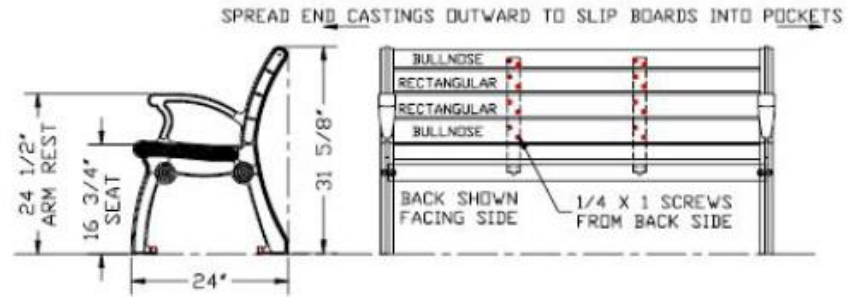

DIAGRAM 1: END CASTING AND SUPPORT ASSEMBLY 5' BENCH

DIAGRAM 3: PLACING AND FASTENING "BACK" BOARDS IN PLACE

DIAGRAM 2: PLACING AND FASTENING "SEAT" BOARDS IN PLACE

DIAGRAM 4: SURFACE MOUNTING THE BENCH

WARRANTY: OCCOutdoors, Inc. guarantees all items for one full year to be free of defects in workmanship or materials when installed and maintained properly. We agree to repair or replace, any items determined to be defective. Items specifically not covered by this warranty include vandalism, manmade or natural disasters, lack of maintenance, normal weathering or wear and tear due to public abuse.

Part #: Ep-Ben-RecyL 5' Emerald Park Plastic Bench
 With Center Arm rest

Date: 10/18/2015

This document contains OCC Outdoors Proprietary Information. No intellectual copyright or license is granted by OCC Outdoors in connection with it. It is delivered on the express condition that the document and the information contained in it shall be treated as confidential, shall not be used for and purpose other than that for which it is hereby delivered (the use and maintenance of the product supplied). It shall not be disclosed in whole or part to third parties and shall not be duplicated in any manner without OCC Outdoors's prior approval.