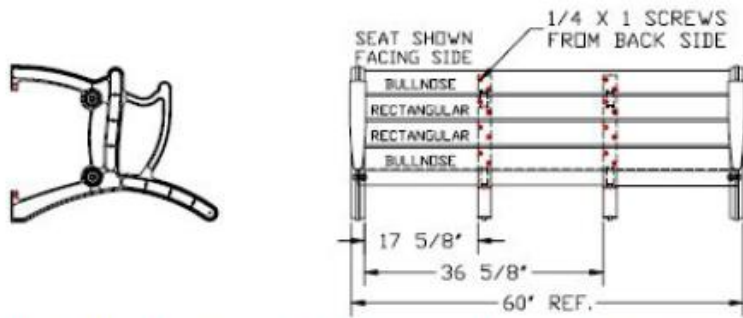

DIAGRAM 1: END CASTING AND SUPPORT ASSEMBLY 5' BENCH

DIAGRAM 3: PLACING AND FASTENING "BACK" BOARDS IN PLACE

DIAGRAM 2: PLACING AND FASTENING "SEAT" BOARDS IN PLACE

DIAGRAM 4: SURFACE MOUNTING THE BENCH

WARRANTY: OCCOutdoors, Inc. guarantees all items for one full year to be free of defects in workmanship or materials when installed and maintained properly. We agree to repair or replace, any items determined to be defective. Items specifically not covered by this warranty include vandalism, manmade or natural disasters, lack of maintenance, normal weathering or wear and tear due to public abuse.

Part #: Ep-Ben-RecyL 5' Emerald Park Plastic Bench
 With Center Arm rest

Date: 10/18/2015

This document contains OCC Outdoors Proprietary Information. No intellectual copyright or license is granted by OCC Outdoors in connection with it. It is delivered on the express condition that the document and the information contained in it shall be treated as confidential, shall not be used for and purpose other than that for which it is hereby delivered (the use and maintenance of the product supplied). It shall not be disclosed in whole or part to third parties and shall not be duplicated in any manner without OCC Outdoors's prior approval.