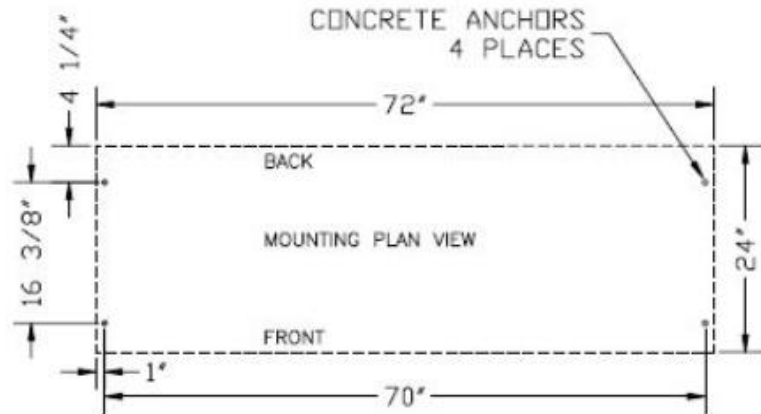

Diagram 1: End Casting and Support Tube Assembly

Diagram 2: Placing and Fastening "Seat" Boards In Place

Surface Mounting Instructions for 6' Bench

WARRANTY: OCCOutdoors, Inc. guarantees all items for one full year to be free of defects in workmanship or materials when installed and maintained properly. We agree to repair or replace, any items determined to be defective. Items specifically not covered by this warranty include vandalism, manmade or natural disasters, lack of maintenance, normal weathering or wear and tear due to public abuse.

NOTES:

1. INSTALLATION TO BE COMPLETED IN ACCORDANCE WITH MANUFACTURER'S SPECIFICATIONS.
2. ALL DIMENSIONS ARE CONSIDERED TRUE AND REFLECT MANUFACTURER'S SPECIFICATIONS
3. DO NOT SCALE DRAWING.

This document contains OCC Outdoors Proprietary Information. No intellectual copyright or license is granted by OCC Outdoors in connection with it. It is delivered on the express condition that the document and the information contained in it shall be treated as confidential, shall not be used for and purpose other than that for which it is hereby delivered (the use and maintenance of the product supplied). It shall not be disclosed in whole or part to third parties and shall not be duplicated in any manner without OCC Outdoors's prior approval.