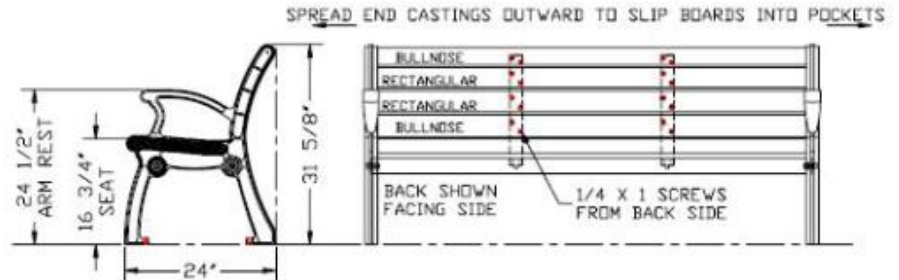

Diagram 1: End Casting and Support Tube Assembly

Diagram 2: Placing and Fastening "Seat" Boards In Place

Surface Mounting Instructions for 6' Bench

WARRANTY: OCCOutdoors, Inc. guarantees all items for one full year to be free of defects in workmanship or materials when installed and maintained properly. We agree to repair or replace, any items determined to be defective. Items specifically not covered by this warranty include vandalism, manmade or natural disasters, lack of maintenance, normal weathering or wear and tear due to public abuse.

NOTES:

1. INSTALLATION TO BE COMPLETED IN ACCORDANCE WITH MANUFACTURER'S SPECIFICATIONS.
2. ALL DIMENSIONS ARE CONSIDERED TRUE AND REFLECT MANUFACTURER'S SPECIFICATIONS
3. DO NOT SCALE DRAWING.

This document contains OCC Outdoors Proprietary Information. No intellectual copyright or license is granted by OCC Outdoors in connection with it. It is delivered on the express condition that the document and the information contained in it shall be treated as confidential, shall not be used for and purpose other than that for which it is hereby delivered (the use and maintenance of the product supplied). It shall not be disclosed in whole or part to third parties and shall not be duplicated in any manner without OCC Outdoors's prior approval.