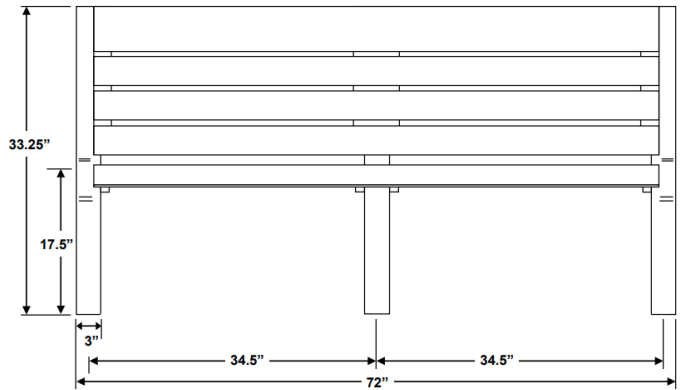

Six Foot Malibu Bench

Surface mount or portable bench

In-ground mount or permanent bench

NOTE: All measurements are approximate. Size will vary from production run to production run due to variations in raw material. Sizes are also slightly different between colored items and black.