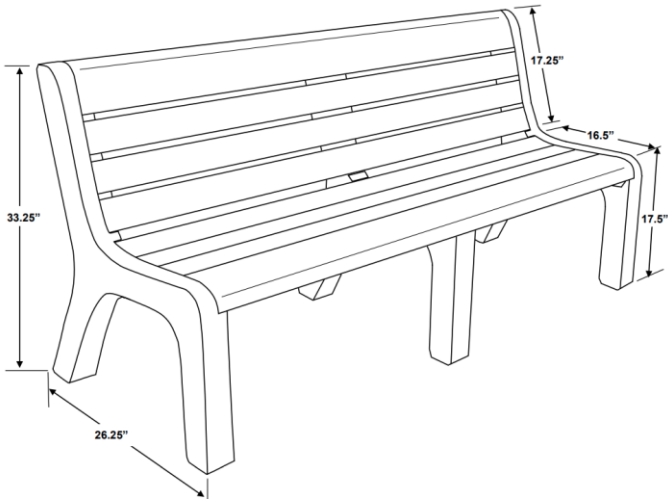

Six Foot Malibu Bench

Surface mount or portable bench

In-ground mount or permanent bench

NOTE: All measurements are approximate. Size will vary from production run to production run due to variations in raw material. Sizes are also slightly different between colored items and black.