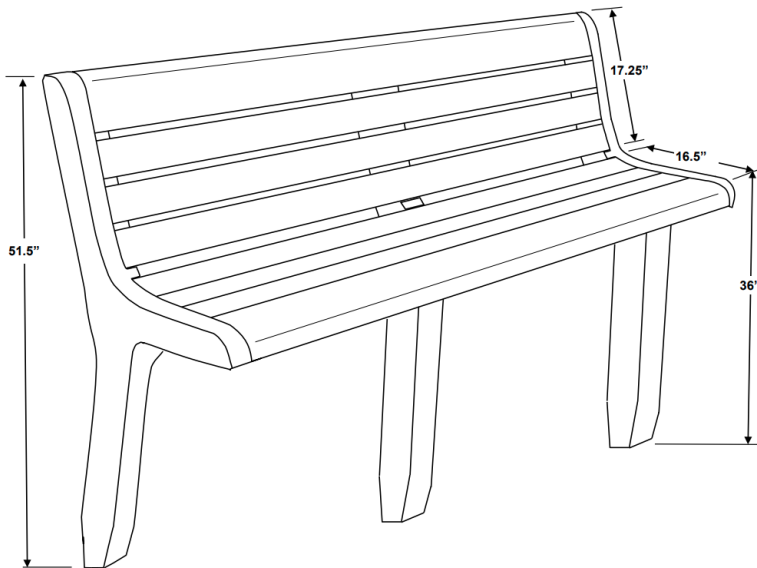

Six Foot Malibu Bench

Surface mount or portable bench

In-ground mount or permanent bench

NOTE: All measurements are approximate. Size will vary from production run to production run due to variations in raw material. Sizes are also slightly different between colored items and black.