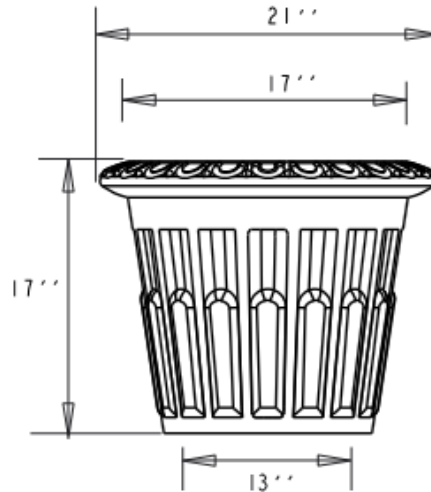

SPECS AT A GLANCE

TOP ID: 17''
 TOP OD: 21''
 BASE ID: 13''
 HEIGHT: 17''

WEIGHT: 9 LBS.

DO NOT SCALE DRAWING.
 All measurements are rounded to the closest quarter inch and may not be exact due to manufacturing variances.

Part Number - GA21

OCC Outdoors			
MATERIAL:	LLDPE RESIN	SCALE	DRAWN BY
		0.030	
TITLE			I OF
GRECIAN ROUND			1
DATE	PART #:	GA 21	REV
	(A SIZE)		X 1