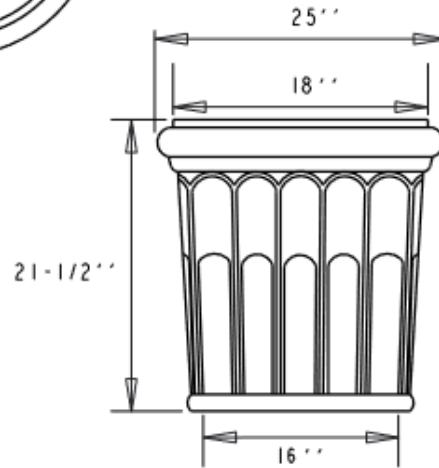

SPECS AT A GLANCE

TOP ID: 18''  
 TOP OD: 25''  
 BASE ID: 16''  
 HEIGHT: 21-1/2''

WEIGHT: 16 LBS.

Part Number - GN25

<b>OCC Outdoors</b>			
MATERIAL: LLDPE RESIN	SCALE 0.030	DRAWN BY	
TITLE ROMAN ROUND			I OF
DATE	PART #: (A SIZE)	GN25	REV X 1

DO NOT SCALE DRAWING.  
 All measurements are rounded to the closest quarter inch and may not be exact due to manufacturing variances.