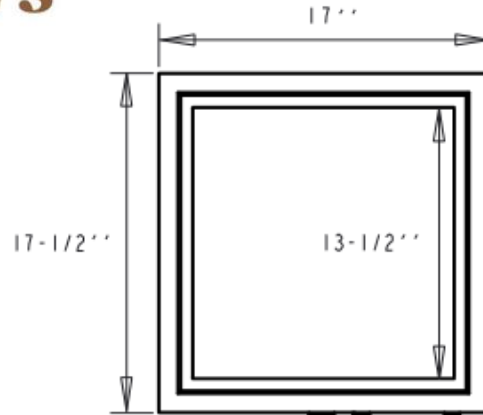

SPECS AT A GLANCE

LENGTH: 17''
 WIDTH: 17-1/2''
 HEIGHT: 16''
 WEIGHT: 11 LBS.

Part Number - GQ17

OCC Outdoors			
MATERIAL:	LLDPE RESIN	SCALE	0.030
		DRAWN BY	
TITLE			I OF
TREE RELIEF			
DATE	PART #:	GQ17	REV
	(A SIZE)		X I

DO NOT SCALE DRAWING.
 All measurements are rounded to the closest quarter inch and may not be exact due to manufacturing variances.