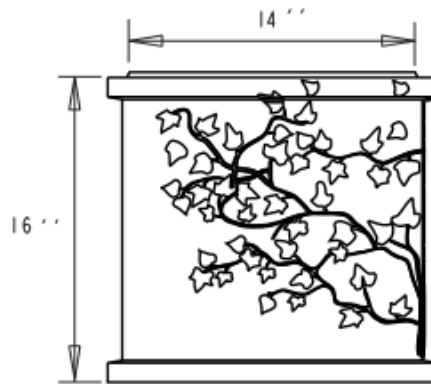

SPECS AT A GLANCE

LENGTH: 17''
 WIDTH: 17-1/2''
 HEIGHT: 16''
 WEIGHT: 11 LBS.

Part Number - GQ17

OCC Outdoors			
MATERIAL:	LLDPE RESIN	SCALE	0.030
		DRAWN BY	
TITLE			I OF
TREE RELIEF			
DATE	PART #:	GQ17	REV
	(A SIZE)		X I

DO NOT SCALE DRAWING.
 All measurements are rounded to the closest quarter inch and may not be exact due to manufacturing variances.