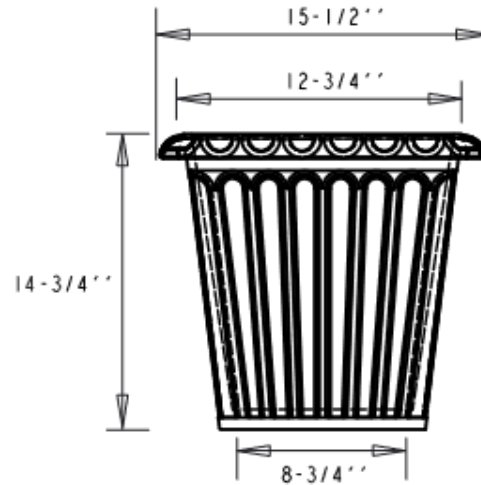

SPECS AT A GLANCE

LENGTH: 15-1/2''
 WIDTH: 15-1/2''
 HEIGHT: 14-3/4''

WEIGHT: 6 LBS.

Part Number - GS16

OCC Outdoors

MATERIAL: LLDPE RESIN		SCALE 0.030	DRAWN BY
TITLE GRECIAN SQUARE			I OF
DATE	PART #: (A SIZE)	GS16	REV X1

DO NOT SCALE DRAWING.
 All measurements are rounded to the closest quarter inch and may not be exact due to manufacturing variances.