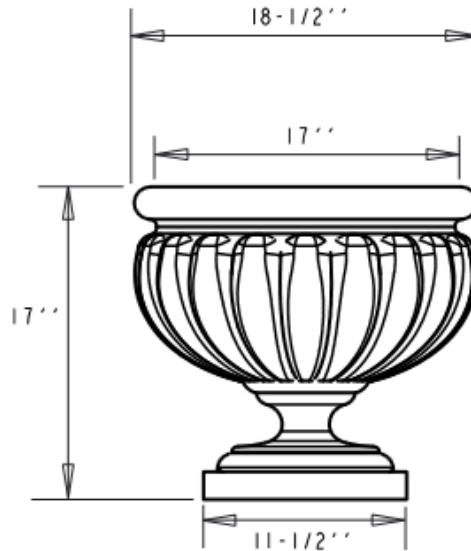

SPECS AT A GLANCE

TOP ID: 17''
 TOP OD: 18.5''
 BASE ID: 8''
 HEIGHT: 17''

WEIGHT: 9 LBS.

Part Number - GV19

OCC Outdoors			
MATERIAL:	LLDPE RESIN	SCALE	0.030
TITLE		DRAWN BY	
CABANA PEDESTAL BOWL			I OF
DATE	PART #:	GV19	REV
	(A SIZE)		X1

DO NOT SCALE DRAWING.
 All measurements are rounded to the closest quarter inch and may not be exact due to manufacturing variances.