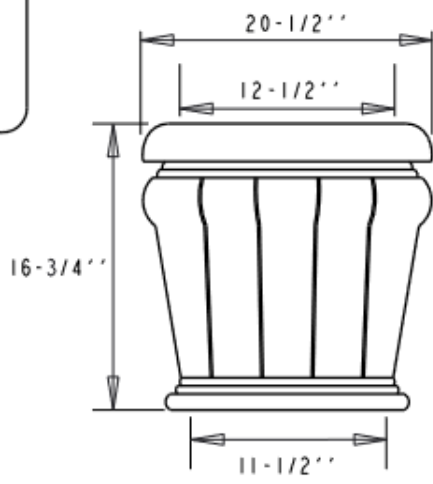

SPECS AT A GLANCE

LENGTH: 20-1/2''
 WIDTH: 20-1/2''
 HEIGHT: 16-3/4''
 WEIGHT: 12 LBS.

DO NOT SCALE DRAWING.
 All measurements are rounded to the closest quarter inch and may not be exact due to manufacturing variances.

Part Number - GY21

OCC Outdoors			
MATERIAL:	LLDPE RESIN	SCALE	DRAWN BY
		0.030	
TITLE			I OF
ROMAN SQUARE			
DATE	PART #:	REV	
	(A SIZE) GY21	X I	