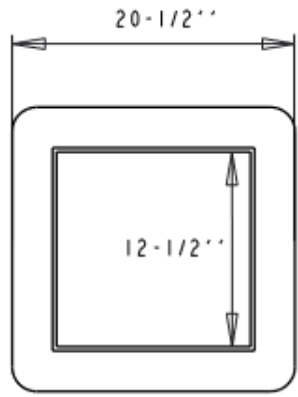

SPECS AT A GLANCE

LENGTH: 20-1/2''
 WIDTH: 20-1/2''
 HEIGHT: 16-3/4''
 WEIGHT: 12 LBS.

DO NOT SCALE DRAWING.
 All measurements are rounded to the closest quarter inch and may not be exact due to manufacturing variances.

Part Number - GY21

OCC Outdoors			
MATERIAL:	LLDPE RESIN	SCALE	DRAWN BY
		0.030	
TITLE			I OF
ROMAN SQUARE			
DATE	PART #:	REV	
	(A SIZE) GY21	X I	