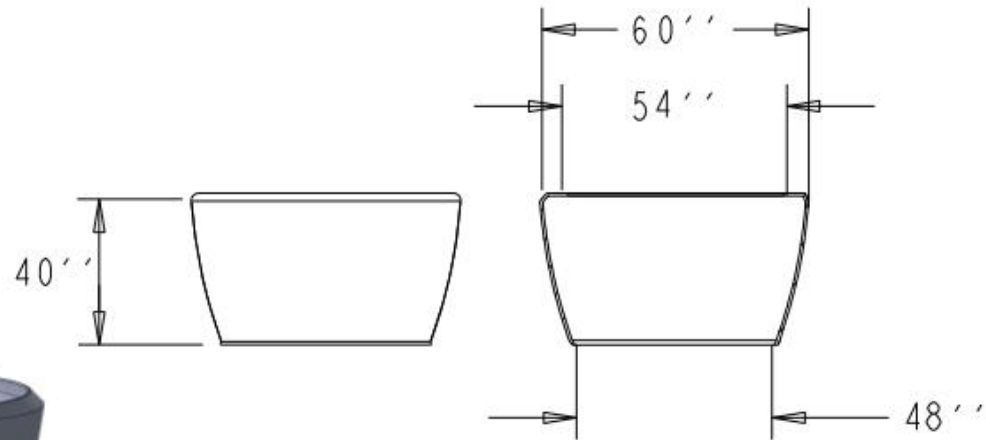

SPECS AT A GLANCE

TOP ID: 54''
 TOP OD: 60''
 BASE ID: 48''
 HEIGHT: 40''
 VOLUME: 394 GALLONS
 53.23 FT³

WEIGHT: 100 LBS

Part Number - TNF-60

OCC Outdoors

MATERIAL: LLDPE RESIN		SCALE 0.030	DRAWN BY
TITLE BROOKLYN PLANTER			I OF
DATE	PART #: (A SIZE)	TNF-60	REV X1

DO NOT SCALE DRAWING.
 All measurements are rounded to the closest quarter inch and may not be exact due to manufacturing variances.