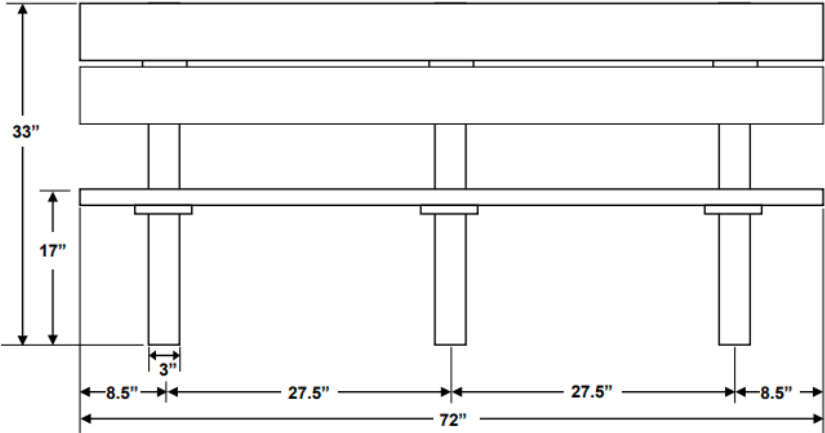

Rock Island 6 Foot Bench

In-ground mount