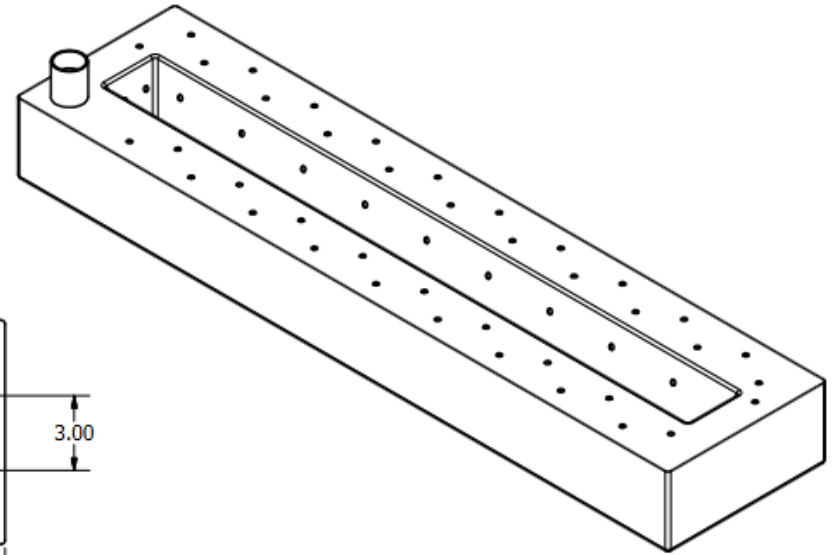

SPECS AT A GLANCE	
DESCRIPTION	DIMENSION
LENGTH	37"
WIDTH	9"
HEIGHT	4"
WEIGHT	7.2 lbs
VOLUME	4.7gal

SECTION B-B
SCALE 1:5

DO NOT SCALE DRAWING.
All measurements are rounded to the closest quarter inch and may not be exact due to manufacturing variances.

OCC Outdoors			
Material: LLDPE Resin	Scale: 1:10	Drawn by:	
Title: Self-Watering Reservoir TC-REC3794			1 of 1
Date: 23/09/2019	Part # (A SIZE)	TC-REC3794	REV B