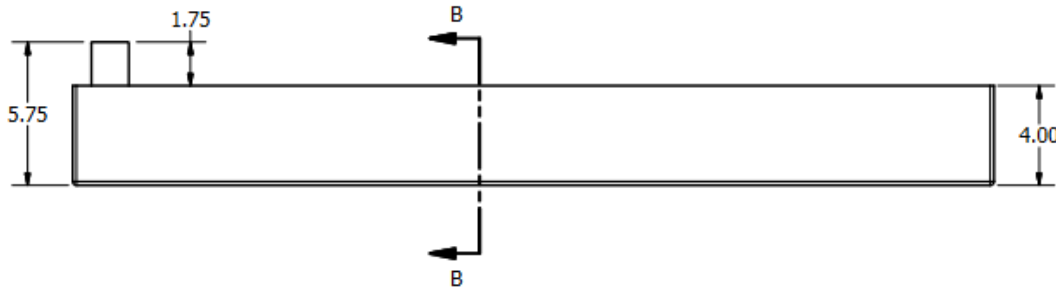

SPECS AT A GLANCE	
DESCRIPTION	DIMENSION
LENGTH	37"
WIDTH	9"
HEIGHT	4"
WEIGHT	7.2 lbs
VOLUME	4.7gal

SECTION B-B
SCALE 1:5

DO NOT SCALE DRAWING.
All measurements are rounded to the closest quarter inch and may not be exact due to manufacturing variances.

OCC Outdoors			
Material: LLDPE Resin	Scale: 1:10	Drawn by:	
Title: Self-Watering Reservoir TC-REC3794			1 of 1
Date: 23/09/2019	Part # (A SIZE)	TC-REC3794	REV B