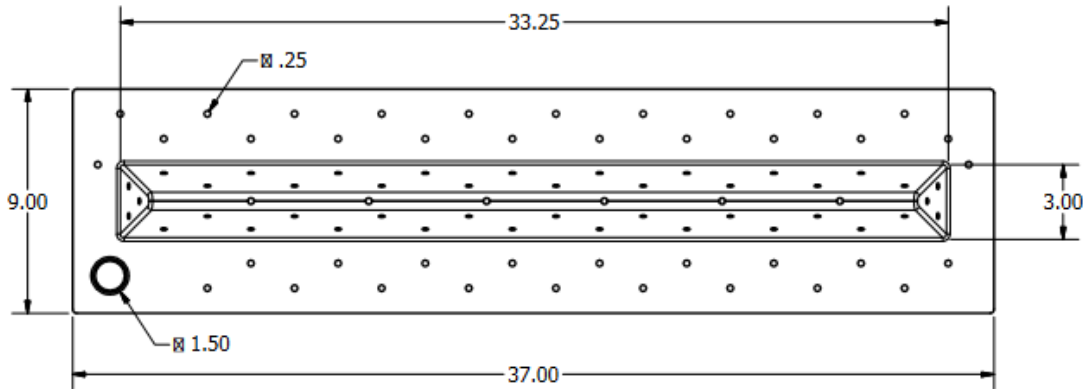

SPECS AT A GLANCE	
DESCRIPTION	DIMENSION
LENGTH	37"
WIDTH	9"
HEIGHT	4"
WEIGHT	7.2 lbs
VOLUME	4.7gal

SECTION B-B
SCALE 1:5

DO NOT SCALE DRAWING.
All measurements are rounded to the closest quarter inch and may not be exact due to manufacturing variances.

OCC Outdoors			
Material: LLDPE Resin	Scale: 1:10	Drawn by:	
Title: Self-Watering Reservoir TC-REC3794			1 of 1
Date: 23/09/2019	Part # (A SIZE)	TC-REC3794	REV B