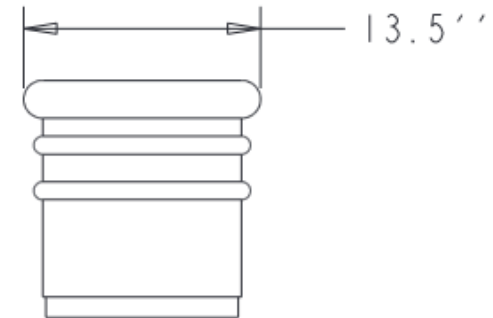

SPECS AT A GLANCE

Outside Length 31''  
 Outside Width 13.5''  
 Height 13.5''

VOLUME: 15 GALLONS  
 2 FT<sup>3</sup>

WEIGHT : 14 LBS

DO NOT SCALE DRAWING.  
 All measurements are rounded to the closest quarter inch and may not be exact due to manufacturing variances.

<b>OCC Outdoors</b>			
MATERIAL:	LLDPE RESIN	SCALE	0.067
		DRAWN BY	
TITLE			I OF I
TCA-3			
DATE	PART #:	TCA-3	REV
Nov-25-15	(A SIZE)		X I