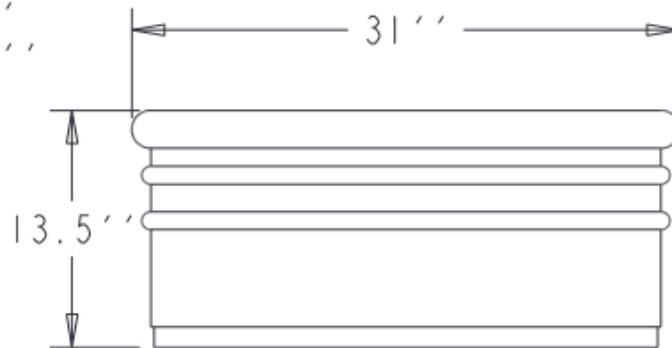

SPECS AT A GLANCE

Outside Length 31''  
 Outside Width 13.5''  
 Height 13.5''

VOLUME: 15 GALLONS  
 2 FT<sup>3</sup>

WEIGHT : 14 LBS

DO NOT SCALE DRAWING.  
 All measurements are rounded to the closest quarter inch and may not be exact due to manufacturing variances.

<b>OCC Outdoors</b>			
MATERIAL:	LLDPE RESIN	SCALE	0.067
		DRAWN BY	
TITLE			I OF I
TCA-3			
DATE	PART #:	TCA-3	REV
Nov-25-15	(A SIZE)		X I