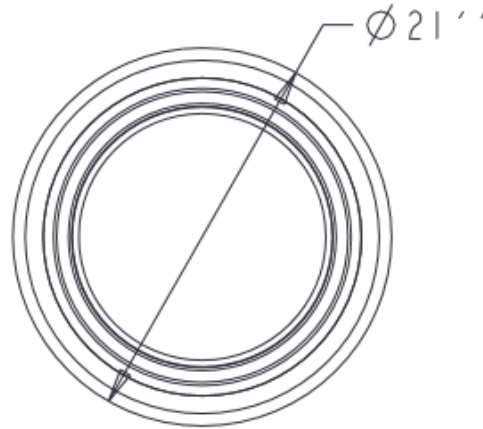

SPECS AT A GLANCE

TOP OD: 21''
 TOP ID: 18''
 BASE ID: 13''
 HEIGHT: 16''
 VOLUME: 13 GALLONS
 1.7FT^3

Weight: 13 LBS

OCC Outdoors

MATERIAL:		LLDPE RESIN	SCALE	0.100	DRAWN BY	
TITLE					TCG-5	1 OF 1
DATE	PART #:	TCG-5			REV	X1
Apr-16-15	(A SIZE)					

DO NOT SCALE DRAWING.
 All measurements are rounded to the closest quarter inch and may not be exact due to manufacturing variances.