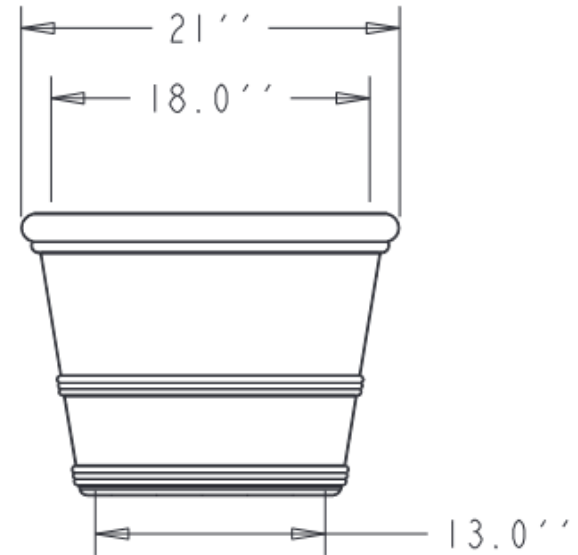

SPECS AT A GLANCE

TOP OD: 21''
 TOP ID: 18''
 BASE ID: 13''
 HEIGHT: 16''
 VOLUME: 13 GALLONS
 1.7FT^3

Weight: 13 LBS

OCC Outdoors

MATERIAL:		LLDPE RESIN	SCALE	0.100	DRAWN BY	
TITLE					TCG-5	1 OF 1
DATE	PART #:	TCG-5			REV	X1
Apr-16-15	(A SIZE)					

DO NOT SCALE DRAWING.
 All measurements are rounded to the closest quarter inch and may not be exact due to manufacturing variances.