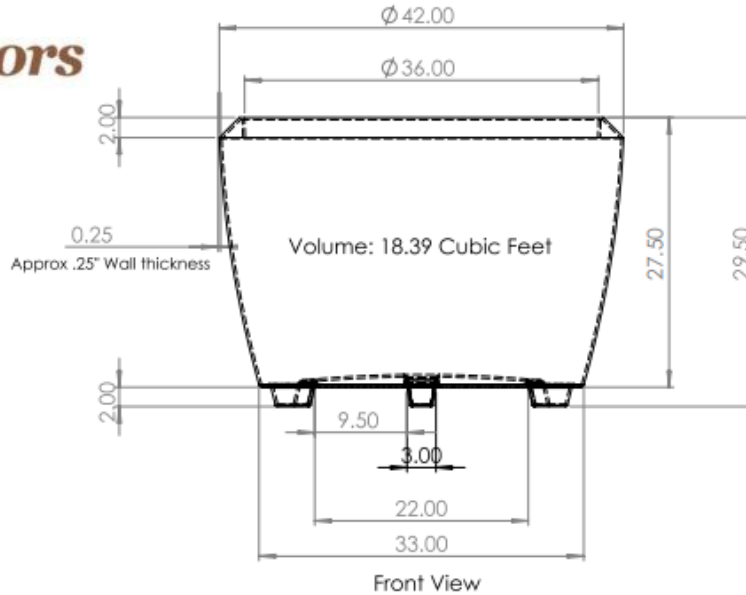

SPECS AT A GLANCE

TOP ID: 36"
 TOP OD: 42"
 BASE ID: 32.50"
 BASE OD: 33"
 HEIGHT: 29.50"
 WEIGHT: 40 LBS
 VOLUME: 137 gallons

Iso View

BottomView

DO NOT SCALE DRAWING.
 All measurements are rounded to the closest quarter inch and may not be exact due to manufacturing variances.

<h1>OCC Outdoors</h1>				
TITLE				
<h2>Brooklyn Planter TNF-42</h2>				
PART#			DRAWN	
TNF-42			KT	
SIZE	MATERIAL	DWG NO	DATE	REV
	LLDPE resin		03-24-23	
SCALE		WEIGHT		SHEET 1/1