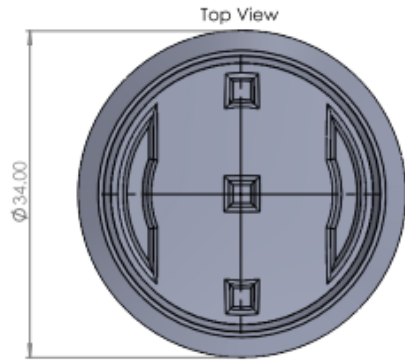

SPECS AT A GLANCE

TOP ID: 28.63"
 TOP OD: 34"
 BASE ID: 27.25"
 BASE OD: 27.73"
 HEIGHT: 28"
 WEIGHT: 40 LBS

OCC Outdoors

TITLE				
Brooklyn Planter, TNF-34				
PART#			DRAWN	
TNF-34			KT	
SIZE	MATERIAL	DWG NO	DATE	REV
	LLDPE RESIN		01-17-24	
SCALE		WEIGHT		SHEET 1/1

DO NOT SCALE DRAWING.
 All measurements are rounded to the closest quarter inch and may not be exact due to manufacturing variances.