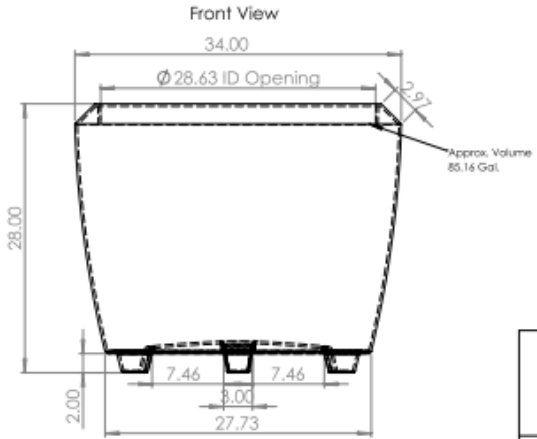

SPECS AT A GLANCE

TOP ID: 28.63"
 TOP OD: 34"
 BASE ID: 27.25"
 BASE OD: 27.73"
 HEIGHT: 28"
 WEIGHT: 40 LBS

OCC Outdoors

TITLE				
Brooklyn Planter, TNF-34				
PART#			DRAWN	
TNF-34			KT	
SIZE	MATERIAL	DWG NO	DATE	REV
	LLDPE RESIN		01-17-24	
SCALE		WEIGHT		SHEET 1/1

DO NOT SCALE DRAWING.
 All measurements are rounded to the closest quarter inch and may not be exact due to manufacturing variances.