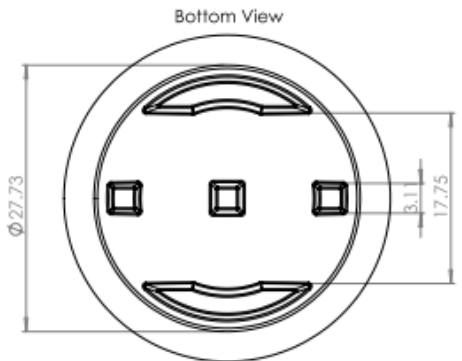

SPECS AT A GLANCE

TOP ID: 28.63"
 TOP OD: 34"
 BASE ID: 27.25"
 BASE OD: 27.73"
 HEIGHT: 28"
 WEIGHT: 40 LBS

OCC Outdoors

TITLE				
Brooklyn Planter, TNF-34				
PART#			DRAWN	
TNF-34			KT	
SIZE	MATERIAL	DWG NO	DATE	REV
	LLDPE RESIN		01-17-24	
SCALE		WEIGHT		SHEET 1/1

DO NOT SCALE DRAWING.
 All measurements are rounded to the closest quarter inch and may not be exact due to manufacturing variances.