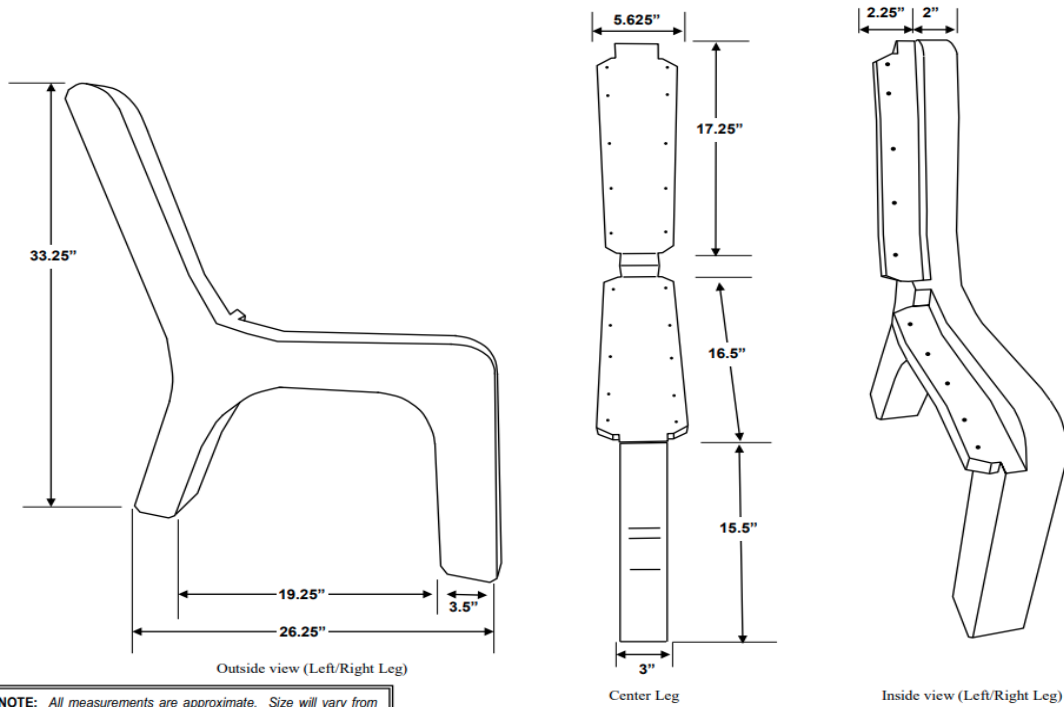

# Malibu Bench Surface Mount or Portable Legs

**NOTE:** All measurements are approximate. Size will vary from production run to production run due to variations in raw material. Sizes are also slightly different between colored items and black.

# Malibu Bench In-ground Mount or Permanent Legs

**NOTE:** All measurements are approximate. Size will vary from production run to production run due to variations in raw material. Sizes are also slightly different between colored items and black.