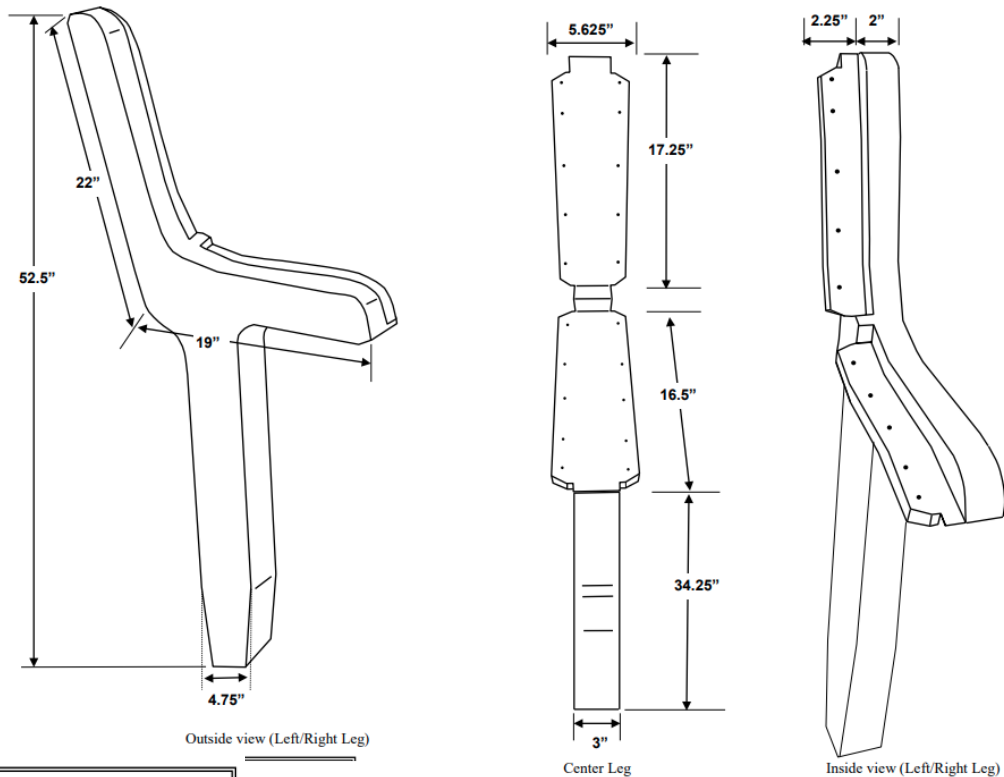

# Malibu Bench Surface Mount or Portable Legs

**NOTE:** All measurements are approximate. Size will vary from production run to production run due to variations in raw material. Sizes are also slightly different between colored items and black.

# Malibu Bench In-ground Mount or Permanent Legs

**NOTE:** All measurements are approximate. Size will vary from production run to production run due to variations in raw material. Sizes are also slightly different between colored items and black.