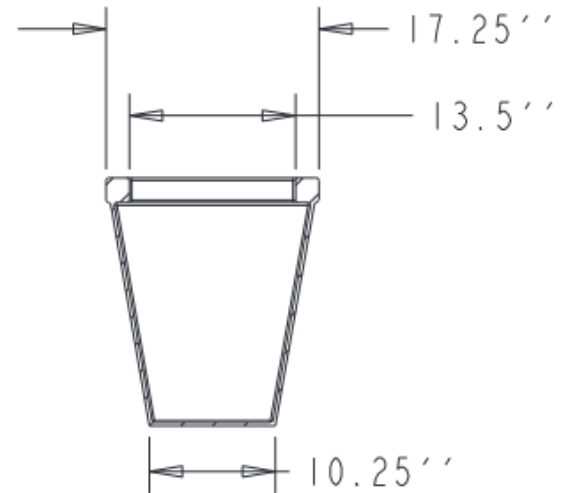

Specs at A Glance:

Top OD: 17.25''
 Top ID: 13.5''
 Base OD: 10.25''
 Base ID: 6.65''
 Volume: 1.88 Ft³
 Gallons: 14 gallons
 Height: 20.2''

DO NOT SCALE DRAWING.
 All measurements are rounded to the closest quarter inch and may not be exact due to manufacturing variances.

OCC Outdoors			
MATERIAL:	LLDPE RESIN	SCALE	0.070
DRAWN BY		T	
TITLE			1 OF 1
TBR-17			
DATE	PART #:	REV	
May-08-15	(A SIZE)	BRICKELL-TBR-17	X1