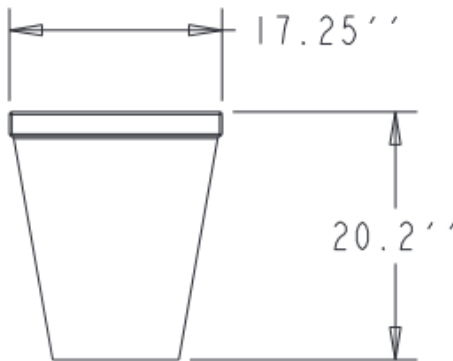

Specs at A Glance:

Top OD: 17.25''
 Top ID: 13.5''
 Base OD: 10.25''
 Base ID: 6.65''
 Volume: 1.88 Ft³
 Gallons: 14 gallons
 Height: 20.2''

DO NOT SCALE DRAWING.
 All measurements are rounded to the closest quarter inch and may not be exact due to manufacturing variances.

OCC Outdoors			
MATERIAL:	LLDPE RESIN	SCALE	0.070
DRAWN BY		T	
TITLE			1 OF 1
TBR-17			
DATE	PART #:	REV	
May-08-15	(A SIZE)	BRICKELL-TBR-17	X1