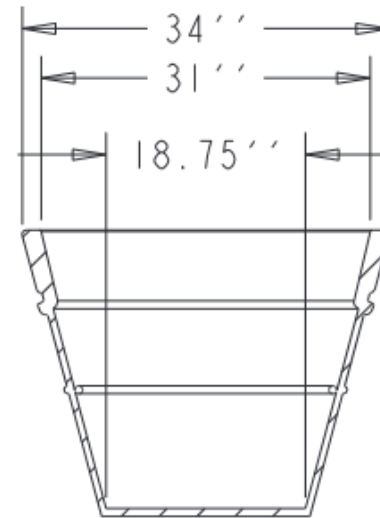

SPECS AT A GLANCE

Top ID: 31''
 Top OD: 34''
 BASE ID: 18.75''
 HEIGHT: 27''
 VOLUME: 57.5 GALLONS
 7.7 FT³

WEIGHT: 29 LBS

DO NOT SCALE DRAWING.
 All measurements are rounded to the closest quarter inch and may not be exact due to manufacturing variances.

OCC Outdoors			
MATERIAL:	LLDPE RESIN	SCALE	DRAWN BY
		0.060	
TITLE			1 OF 1
TC2-32			
DATE	PART #:	TC2-32	REV
Nov-25-15	(A SIZE)		X1