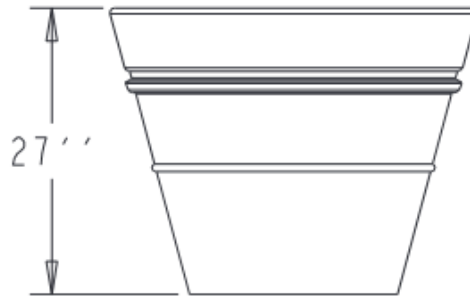

SPECS AT A GLANCE

Top ID: 31''
 Top OD: 34''
 BASE ID: 18.75''
 HEIGHT: 27''
 VOLUME: 57.5 GALLONS
 7.7 FT³

WEIGHT: 29 LBS

DO NOT SCALE DRAWING.
 All measurements are rounded to the closest quarter inch and may not be exact due to manufacturing variances.

OCC Outdoors			
MATERIAL:	LLDPE RESIN	SCALE	DRAWN BY
		0.060	
TITLE			1 OF 1
TC2-32			
DATE	PART #:	TC2-32	REV
Nov-25-15	(A SIZE)		X1