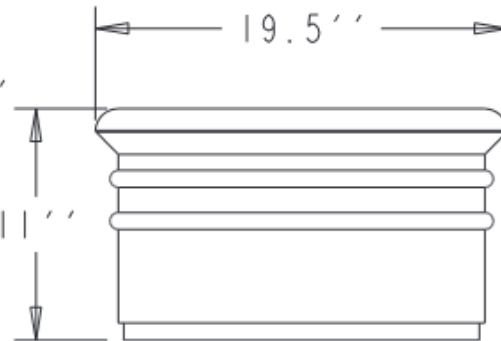

SPECS AT A GLANCE

Outside Length: 19.5''
 Outside Width: 10.5''
 Height: 11''
 VOLUME: 4.8 GALLONS
 0.64 FT³

WEIGHT : 7 LBS

DO NOT SCALE DRAWING.
 All measurements are rounded to the closest quarter inch and may not be exact due to manufacturing variances.

OCC Outdoors			
MATERIAL:	LLDPE RESIN	SCALE	0.120
		DRAWN BY	
TITLE			I OF I
TCA-1			
DATE	PART #:	TCA-1	REV
Nov-25-15	(A SIZE)		X 1