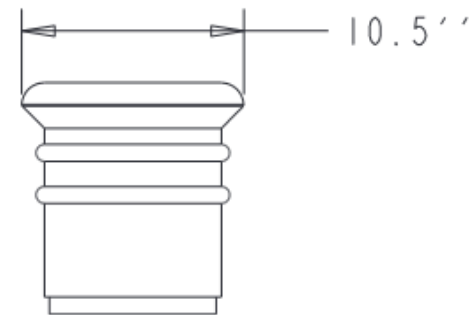

SPECS AT A GLANCE

Outside Length: 19.5''
 Outside Width: 10.5''
 Height: 11''
 VOLUME: 4.8 GALLONS
 0.64 FT³

WEIGHT : 7 LBS

DO NOT SCALE DRAWING.
 All measurements are rounded to the closest quarter inch and may not be exact due to manufacturing variances.

OCC Outdoors			
MATERIAL:	LLDPE RESIN	SCALE	0.120
		DRAWN BY	
TITLE			I OF I
TCA-1			
DATE	PART #:	TCA-1	REV
Nov-25-15	(A SIZE)		X 1