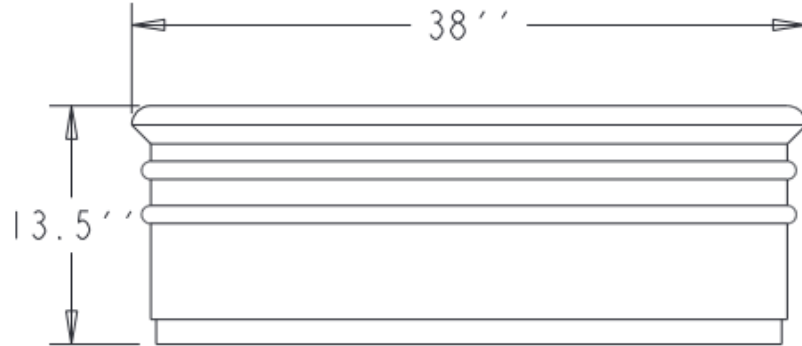

SPECS AT A GLANCE

Outside Length 38''
 Outside Width 15''
 Height 13.5''

VOLUME: 22 GALLONS
 2.9 FT^3

WEIGHT : 18 LBS

DO NOT SCALE DRAWING.
 All measurements are rounded to the closest quarter inch and may not be exact due to manufacturing variances.

OCC Outdoors			
MATERIAL:	LLDPE RESIN	SCALE	0.067
TITLE			1 OF 1
TCA-5			
DATE	PART #:	TCA-5	REV
Nov-25-15	(A SIZE)		X1