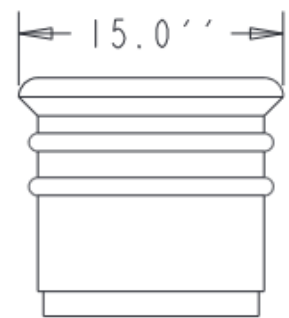

SPECS AT A GLANCE

Outside Length 38''
 Outside Width 15''
 Height 13.5''

VOLUME: 22 GALLONS
 2.9 FT^3

WEIGHT : 18 LBS

DO NOT SCALE DRAWING.
 All measurements are rounded to the closest quarter inch and may not be exact due to manufacturing variances.

OCC Outdoors			
MATERIAL:	LLDPE RESIN	SCALE	0.067
TITLE			1 OF 1
TCA-5			
DATE	PART #:	TCA-5	REV
Nov-25-15	(A SIZE)		X1