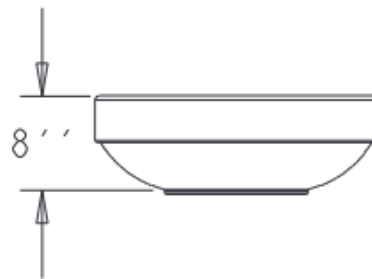

SPECS AT A GLANCE

BASE ID: 12''  
 TOP ID: 22''  
 TOP OD: 24''  
 Height 8''

VOLUME: 7 GALLONS  
 0.9 FT<sup>3</sup>

WEIGHT: 8 LBS

DO NOT SCALE DRAWING.  
 All measurements are rounded to the closest quarter inch and may not be exact due to manufacturing variances.

<b>OCC Outdoors</b>			
MATERIAL: LLDPE RESIN		SCALE 0.067	DRAWN BY
TITLE Tcc-1			1 OF 1
DATE Nov-25-15	PART #: (A SIZE)		REV X 1
TCC-1			