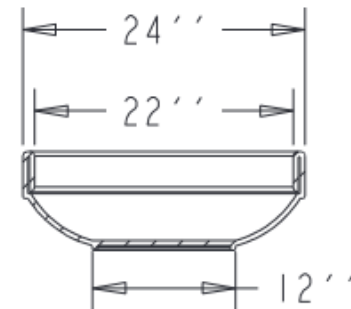

SPECS AT A GLANCE

BASE ID: 12''  
 TOP ID: 22''  
 TOP OD: 24''  
 Height 8''

VOLUME: 7 GALLONS  
 0.9 FT<sup>3</sup>

WEIGHT: 8 LBS

DO NOT SCALE DRAWING.  
 All measurements are rounded to the closest quarter inch and may not be exact due to manufacturing variances.

<b>OCC Outdoors</b>			
MATERIAL: LLDPE RESIN		SCALE 0.067	DRAWN BY
TITLE Tcc-1			1 OF 1
DATE Nov-25-15	PART #: (A SIZE)		REV X 1
TCC-1			