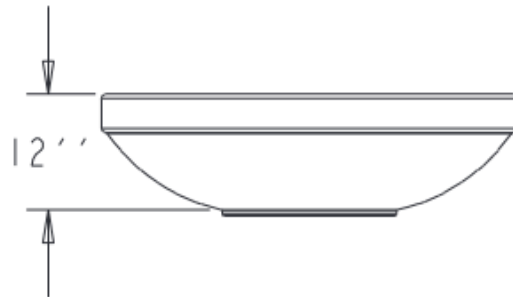

SPECS AT A GLANCE

BASE ID: 18''
 TOP ID: 41''
 TOP OD: 43''
 Height: 12''

VOLUME: 72 GALLONS
 9.6 FT³

WEIGHT: 22 LBS

DO NOT SCALE DRAWING.
 All measurements are rounded to the closest quarter inch and may not be exact due to manufacturing variances.

OCC Outdoors			
MATERIAL: LLDPE RESIN	SCALE 0.055	DRAWN BY [Redacted]	
Tcc-5			1 OF 1
DATE Nov-25-15	PART #: (A SIZE)	TCC-5	REV X1