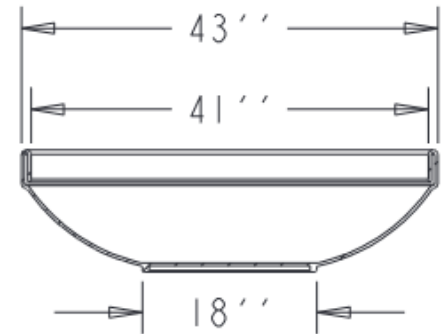

SPECS AT A GLANCE

BASE ID: 18''
 TOP ID: 41''
 TOP OD: 43''
 Height: 12''

VOLUME: 72 GALLONS
 9.6 FT³

WEIGHT: 22 LBS

DO NOT SCALE DRAWING.
 All measurements are rounded to the closest quarter inch and may not be exact due to manufacturing variances.

OCC Outdoors			
MATERIAL: LLDPE RESIN	SCALE 0.055	DRAWN BY [Redacted]	
Tcc-5			1 OF 1
DATE Nov-25-15	PART #: (A SIZE)	TCC-5	REV X1