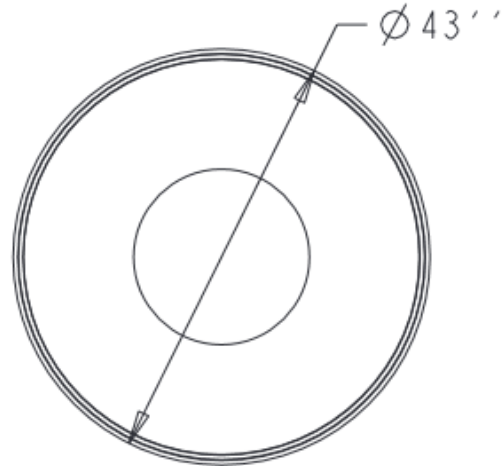

SPECS AT A GLANCE

BASE ID: 18''
 TOP ID: 41''
 TOP OD: 43''
 Height: 12''

VOLUME: 72 GALLONS
 9.6 FT³

WEIGHT: 22 LBS

DO NOT SCALE DRAWING.
 All measurements are rounded to the closest quarter inch and may not be exact due to manufacturing variances.

OCC Outdoors			
MATERIAL: LLDPE RESIN	SCALE 0.055	DRAWN BY [Redacted]	
Tcc-5			1 OF 1
DATE Nov-25-15	PART #: (A SIZE)	TCC-5	REV X1