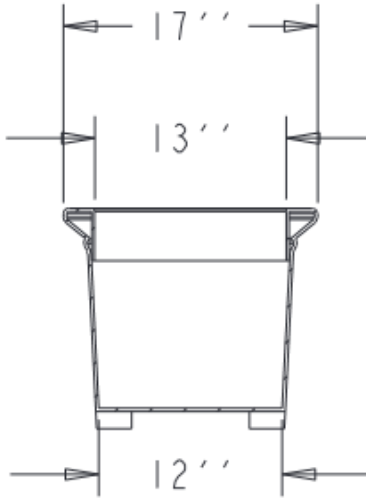

SPECS AT A GLANCE

TOP ID: 13''
 TOP OD: 17''
 BASE ID: 12''
 HEIGHT: 15''
 VOLUME: 10 GALLONS
 1.35 FT³

WEIGHT: 10LBS

DO NOT SCALE DRAWING.
 All measurements are rounded to the closest quarter inch and may not be exact due to manufacturing variances.

OCC Outdoors			
MATERIAL: LLDPE RESIN		SCALE 0.083	DRAWN BY
TITLE tce-1			1 OF 1
DATE Nov-25-15	PART #: (A SIZE)		REV X1
TCE-1			