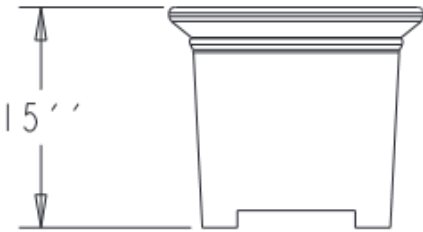

SPECS AT A GLANCE

TOP ID: 13''
 TOP OD: 17''
 BASE ID: 12''
 HEIGHT: 15''
 VOLUME: 10 GALLONS
 1.35 FT³

WEIGHT: 10LBS

DO NOT SCALE DRAWING.
 All measurements are rounded to the closest quarter inch and may not be exact due to manufacturing variances.

OCC Outdoors			
MATERIAL: LLDPE RESIN		SCALE 0.083	DRAWN BY
TITLE tce-1			1 OF 1
DATE Nov-25-15	PART #: (A SIZE)		REV X1
TCE-1			