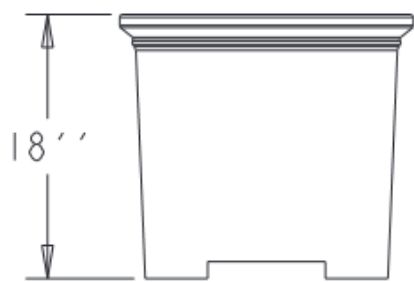

SPECS AT A GLANCE

TOP ID: 16''
 TOP OD: 20''
 BASE ID: 16''
 HEIGHT: 18''
 VOLUME: 20 GALLONS
 2.6 FT³

WEIGHT: 17LBS

DO NOT SCALE DRAWING.
 All measurements are rounded to the closest quarter inch and may not be exact due to manufacturing variances.

OCC Outdoors			
MATERIAL:	LLDPE RESIN	SCALE	0.083
DRAWN BY			
TITL			1 OF 1
tce-3			
DATE	PART #:	TCE-3	REV
Nov-25-15	(A SIZE)		X1