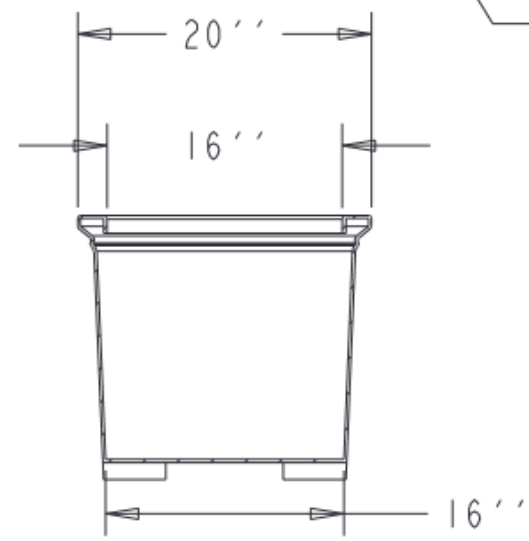

SPECS AT A GLANCE

TOP ID: 16''
 TOP OD: 20''
 BASE ID: 16''
 HEIGHT: 18''
 VOLUME: 20 GALLONS
 2.6 FT³

WEIGHT: 17LBS

DO NOT SCALE DRAWING.
 All measurements are rounded to the closest quarter inch and may not be exact due to manufacturing variances.

OCC Outdoors			
MATERIAL:	LLDPE RESIN	SCALE	0.083
DRAWN BY			
TITL			1 OF 1
tce-3			
DATE	PART #:	TCE-3	REV
Nov-25-15	(A SIZE)		X1