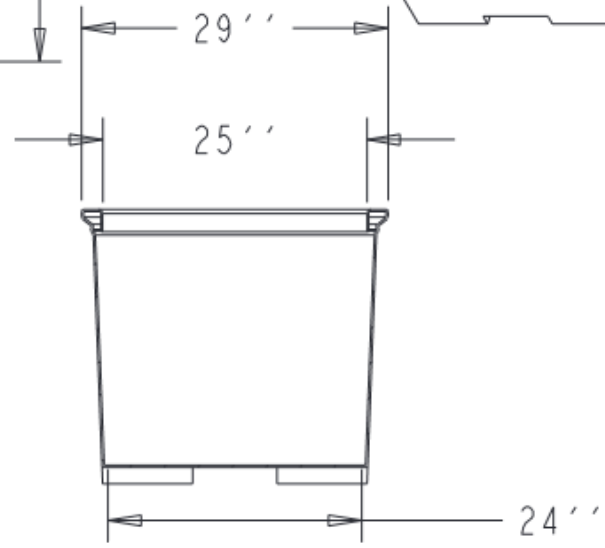

SPECS AT A GLANCE

TOP ID: 25''
 TOP OD: 29''
 BASE ID: 24''
 HEIGHT: 26''
 VOLUME: 67 GALLONS
 9 FT³

WEIGHT: 31LBS

DO NOT SCALE DRAWING.
 All measurements are rounded to the closest quarter inch and may not be exact due to manufacturing variances.

OCC Outdoors			
MATERIAL:	LLDPE RESIN	SCALE	0.060
DRAWN BY			
TITLE			tce-7
DATE			Nov-25-15
PART #:		(A SIZE)	TCE-7
REV			XI