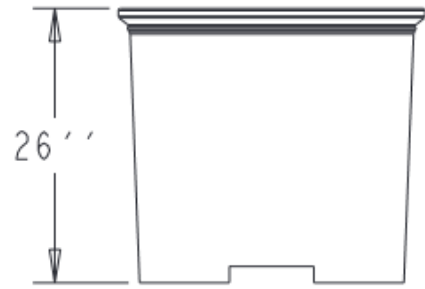

SPECS AT A GLANCE

TOP ID: 25''
 TOP OD: 29''
 BASE ID: 24''
 HEIGHT: 26''
 VOLUME: 67 GALLONS
 9 FT³

WEIGHT: 31LBS

DO NOT SCALE DRAWING.
 All measurements are rounded to the closest quarter inch and may not be exact due to manufacturing variances.

OCC Outdoors			
MATERIAL:	LLDPE RESIN	SCALE	0.060
DRAWN BY			
TITLE			tce-7
DATE			Nov-25-15
PART #:		(A SIZE)	TCE-7
REV			XI