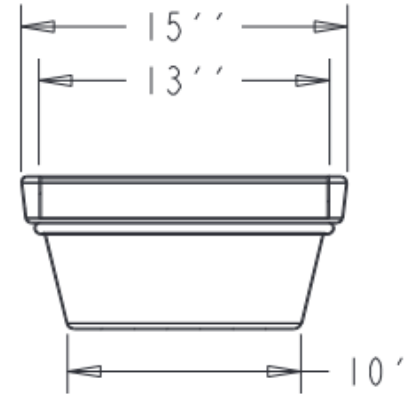

SPECS AT A GLANCE

TOP ID: 13''
 TOP OD: 15''
 BASE ID: 10''
 HEIGHT: 7''
 VOLUME: 3 GALLON
 0.42 FT³

WEIGHT : 4Lbs

DO NOT SCALE DRAWING.
 All measurements are rounded to the closest quarter inch and may not be exact due to manufacturing variances.

OCC Outdoors			
MATERIAL:	LLDPE RESIN	SCALE	0.125
DRAWN P#			
TCF2M14			1 OF 1
DATE	PART #:	TCF2M14	
Apr-16-15	(A SIZE)		REV X1