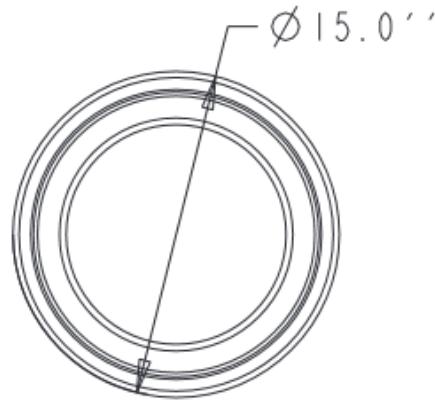

SPECS AT A GLANCE

TOP ID: 13''
 TOP OD: 15''
 BASE ID: 10''
 HEIGHT: 7''
 VOLUME: 3 GALLON
 0.42 FT³

WEIGHT : 4Lbs

DO NOT SCALE DRAWING.
 All measurements are rounded to the closest quarter inch and may not be exact due to manufacturing variances.

OCC Outdoors			
MATERIAL:	LLDPE RESIN	SCALE	0.125
DRAWN P#			
TCF2M14			1 OF 1
DATE	PART #:	TCF2M14	
Apr-16-15	(A SIZE)		REV X1