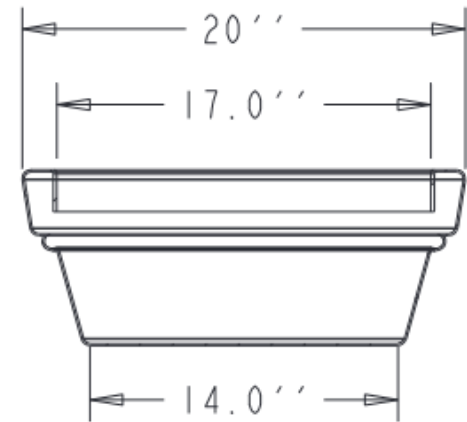

SPECS AT A GLANCE

TOP ID: 17''
 TOP OD: 20''
 BASE ID: 14''
 HEIGHT: 8''
 VOLUME: 6.5 GALLON
 0.8 FT³

WEIGHT†: 7 LBS

DO NOT SCALE DRAWING.
 All measurements are rounded to the closest quarter inch and may not be exact due to manufacturing variances.

OCC Outdoors			
MATERIAL:	LLDPE RESIN	SCALE	0.125
		DRAWN	7"
TCFM18			1 OF 1
DATE	PART #:	TCF2M18	
Apr-16-15	(A SIZE)		
		REV	X1