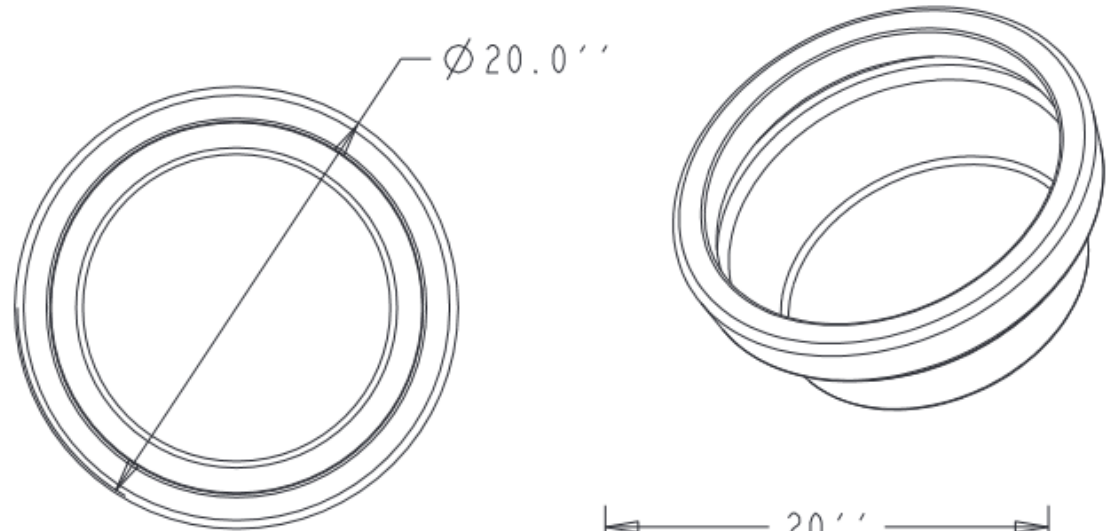

SPECS AT A GLANCE

TOP ID: 17''
 TOP OD: 20''
 BASE ID: 14''
 HEIGHT: 8''
 VOLUME: 6.5 GALLON
 0.8 FT³

WEIGHT†: 7 LBS

DO NOT SCALE DRAWING.
 All measurements are rounded to the closest quarter inch and may not be exact due to manufacturing variances.

OCC Outdoors			
MATERIAL:	LLDPE RESIN	SCALE	0.125
		DRAWN	7"
TCFM18			1 OF 1
DATE	PART #:	TCF2M18	
Apr-16-15	(A SIZE)		
		REV	X1