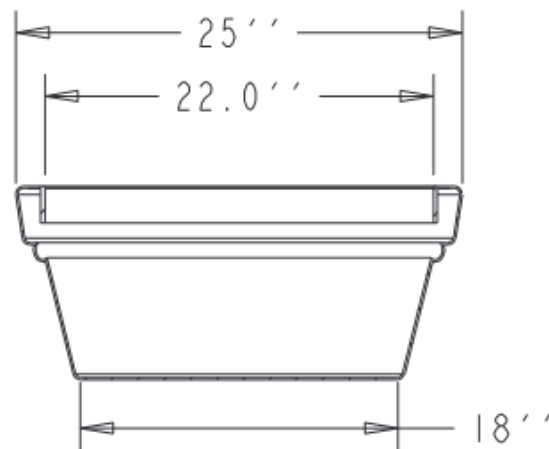

SPECS AT A GLANCE

TOP ID: 22''  
 TOP OD: 25''  
 BASE ID: 18''  
 HEIGHT: 11''  
 VOLUME: 15 GALLONS  
 2FT^3

WEIGHT: 13LBS

DO NOT SCALE DRAWING.  
 All measurements are rounded to the closest quarter inch and may not be exact due to manufacturing variances.

<b>OCC Outdoors</b>			
MATERIAL:	LLDPE RESIN	SCALE	0.100
DRAWN BY			
TITLE			1 OF 1
TCF2M24			
DATE	PART #:	TCF2M24	REV
Apr-16-15	(A SIZE)		X1