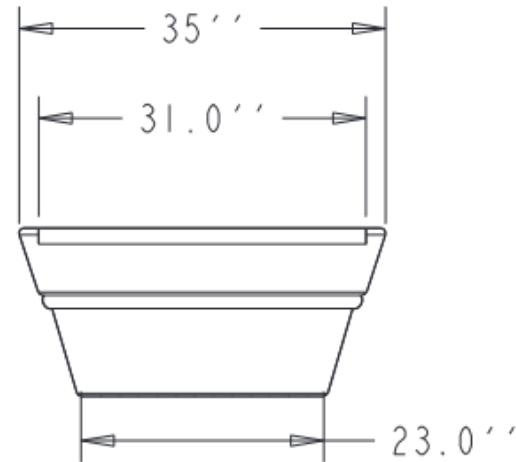

SPECS AT A GLANCE

Top ID: 31''  
 Top OD: 35''  
 BASE ID: 23''  
 HEIGHT: 16''  
 VOLUME: 41 GALLONS  
 5.5FT<sup>3</sup>

Weight: 24 LBS

DO NOT SCALE DRAWING.  
 All measurements are rounded to the closest quarter inch and may not be exact due to manufacturing variances.

<b>OCC Outdoors</b>			
MATERIAL:	SCALE	DRAWN P#	
LLDPE RESIN	0.060		
TCF2M32			1 OF 1
DATE	PART #:	TCF2M32	REV
Apr-16-15	(A SIZE)		X1