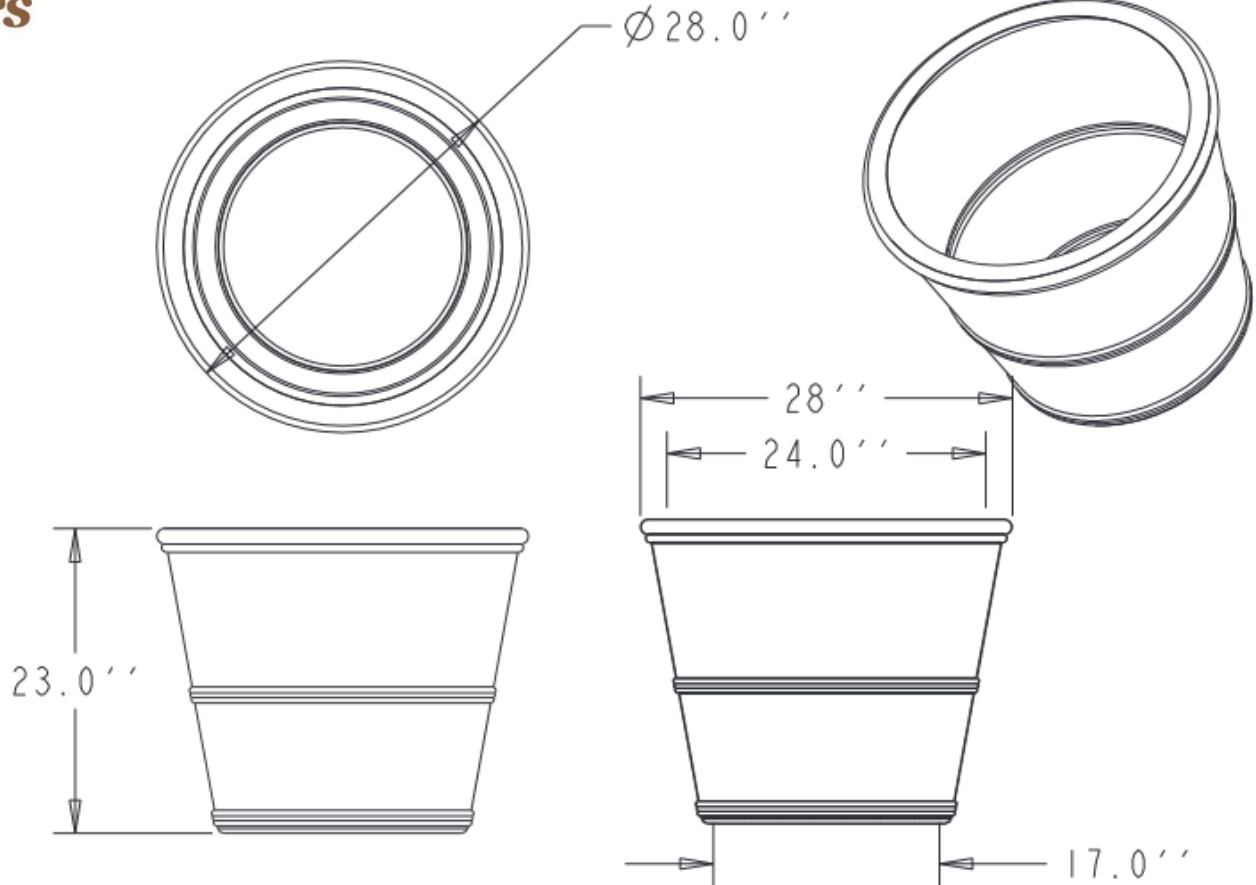

SPECS AT A GLANCE

TOP OD: 28''  
 TOP ID: 24''  
 BASE ID: 17''  
 HEIGHT: 23''  
 VOLUME: 33 GALLONS  
 4.4FT<sup>3</sup>

Weight: 20 LBS

DO NOT SCALE DRAWING.  
 All measurements are rounded to the closest quarter inch and may not be exact due to manufacturing variances.

<b>OCC Outdoors</b>			
MATERIAL:	LLDPE RESIN	SCALE	0.075
TITLE		DRAWN BY	
TCG-10			1 OF 1
DATE	PART #:	TCG-10	REV
Apr-16-15	(A SIZE)		