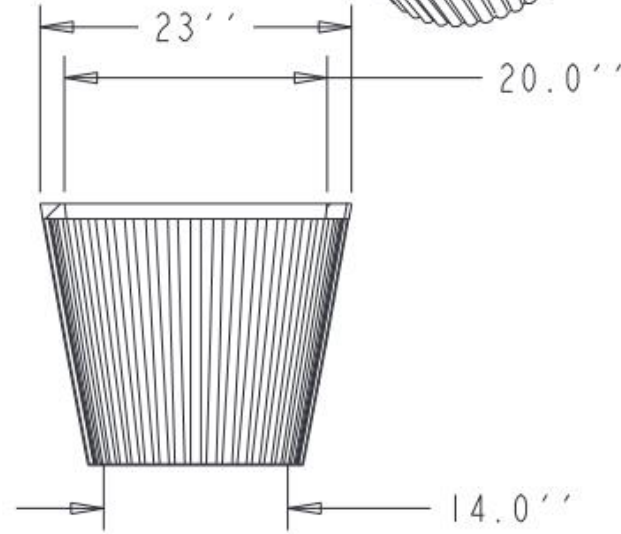

SPECS AT A GLANCE

TOP ID: 20''
 TOP OD: 23''
 BASE ID: 14''
 HEIGHT: 20''
 VOLUME: 19.7 GALLONS
 2.6 FT³
 WEIGHT: 9 lbs

DO NOT SCALE DRAWING.
 All measurements are rounded to the closest quarter inch and may not be exact due to manufacturing variances.

OCC Outdoors			
MATERIAL:	SCALE	DRAWN BY	
LLDPE RESIN	0.075		
TITLE			1 OF 1
J-4 BAMBOO			
DATE	PART #:	TCJ-4	REV
Apr-16-15	(A SIZE)		X1