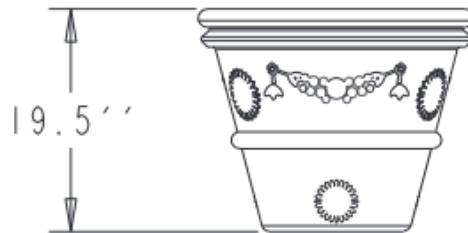

SPECS AT A GLANCE

TOP ID: 20.75''
 TOP OD: 24''
 BASE ID: 13''
 HEIGHT: 19.5''
 VOLUME: 25 GALLONS
 3.3 FT^3

WEIGHT: 14 LBS

DO NOT SCALE DRAWING.
 All measurements are rounded to the closest quarter inch and may not be exact due to manufacturing variances.

OCC Outdoors			
MATERIAL:	LLDPE RESIN	SCALE	0.065
			DRAWN P''
TCM-24			1 OF 1
DATE	PART #:	TCM-24	
Nov-25-15	(A SIZE)		REV X1