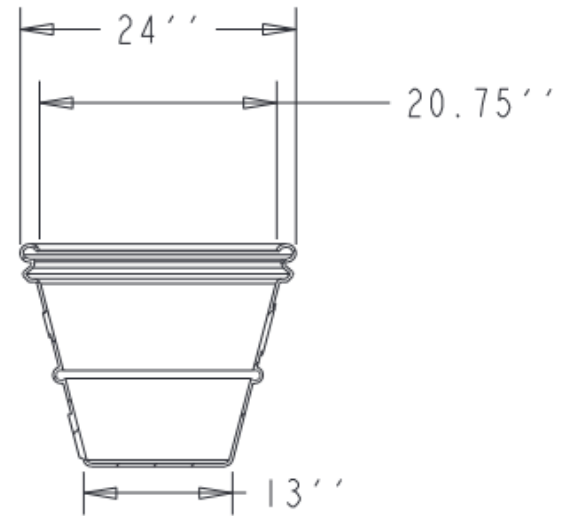

SPECS AT A GLANCE

TOP ID: 20.75''
 TOP OD: 24''
 BASE ID: 13''
 HEIGHT: 19.5''
 VOLUME: 25 GALLONS
 3.3 FT^3

WEIGHT: 14 LBS

DO NOT SCALE DRAWING.
 All measurements are rounded to the closest quarter inch and may not be exact due to manufacturing variances.

OCC Outdoors			
MATERIAL:	LLDPE RESIN	SCALE	0.065
			DRAWN P''
TCM-24			1 OF 1
DATE	PART #:	TCM-24	
Nov-25-15	(A SIZE)		REV X1