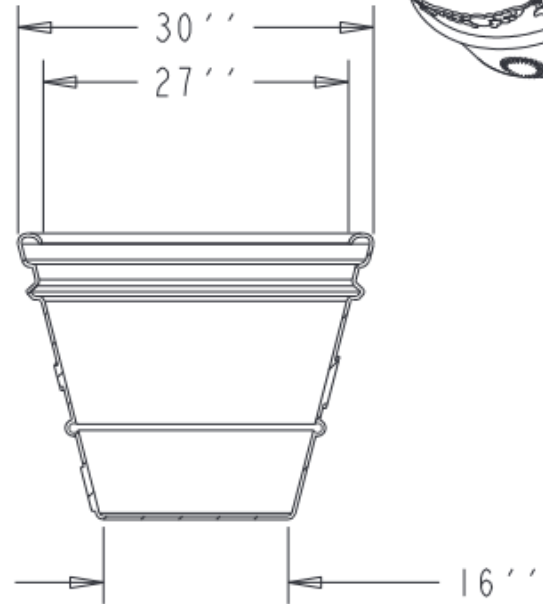

SPECS AT A GLANCE

TOP ID: 27''
 TOP OD: 30''
 BASE ID: 16''
 HEIGHT: 25''
 VOLUME: 39 GALLONS
 5.2 FT³

WEIGHT: 27 LBS

OCC Outdoors

MATERIAL: LLDPE RESIN		SCALE 0.065	DRAWN BY	
PART #: TCM-28				1 OF 1
DATE Nov-25-15	PART #: (A SIZE)		TCM-28	REV X1

DO NOT SCALE DRAWING.
 All measurements are rounded to the closest quarter inch and may not be exact due to manufacturing variances.