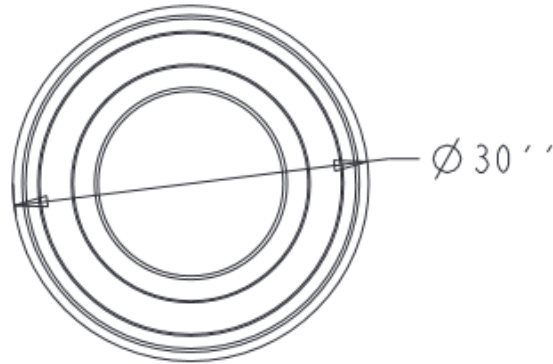

SPECS AT A GLANCE

TOP ID: 27''
 TOP OD: 30''
 BASE ID: 16''
 HEIGHT: 25''
 VOLUME: 39 GALLONS
 5.2 FT³

WEIGHT: 27 LBS

OCC Outdoors

MATERIAL: LLDPE RESIN		SCALE 0.065	DRAWN BY	
PART #: TCM-28				1 OF 1
DATE Nov-25-15	PART #: (A SIZE)		TCM-28	REV X1

DO NOT SCALE DRAWING.
 All measurements are rounded to the closest quarter inch and may not be exact due to manufacturing variances.