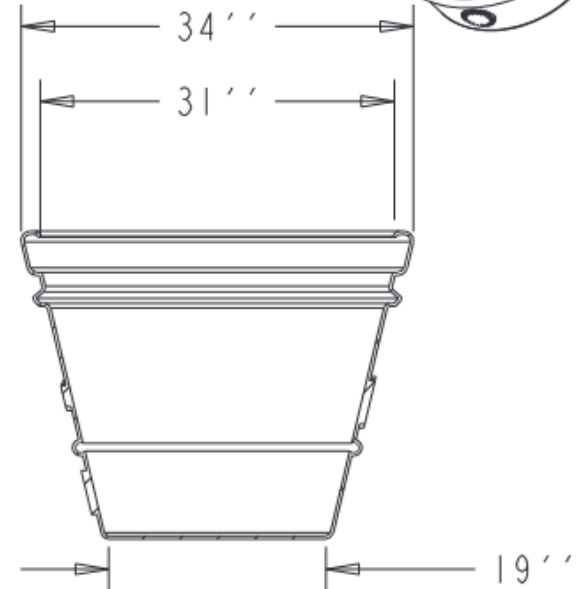

SPECS AT A GLANCE

TOP ID: 31''
 TOP OD: 34''
 BASE ID: 19''
 HEIGHT: 27''
 VOLUME: 57.5 GALLONS
 7.7 FT³

WEIGHT: 29 LBS

DO NOT SCALE DRAWING.
 All measurements are rounded to the closest quarter inch and may not be exact due to manufacturing variances.

OCC Outdoors

MATERIAL: LLDPE RESIN		SCALE 0.065	DRAWN B''
TCM-32			1 OF 1
DATE Nov-25-15	PART #: (A SIZE)	TCM-32	
		REV X1	