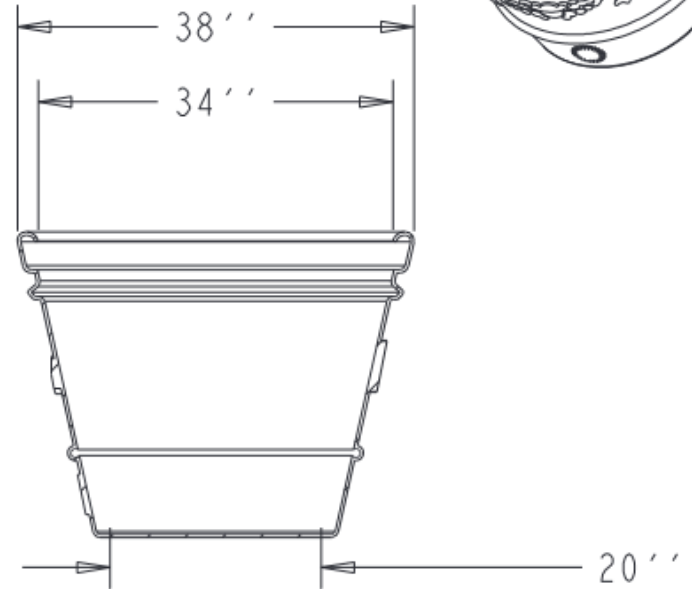

SPECS AT A GLANCE

TOP ID: 34''
 TOP OD: 38''
 BASE ID: 20''
 HEIGHT: 29''
 VOLUME: 72 GALLONS
 9.6 FT³

WEIGHT: 35 LBS

OCC Outdoors

MATERIAL: LLDPE RESIN		SCALE 0.060	DRAWN B''	
PART #: TCM-36				1 OF 1
DATE Nov-25-15	PART #: (A SIZE)		TCM-36	REV X1

DO NOT SCALE DRAWING.
 All measurements are rounded to the closest quarter inch and may not be exact due to manufacturing variances.