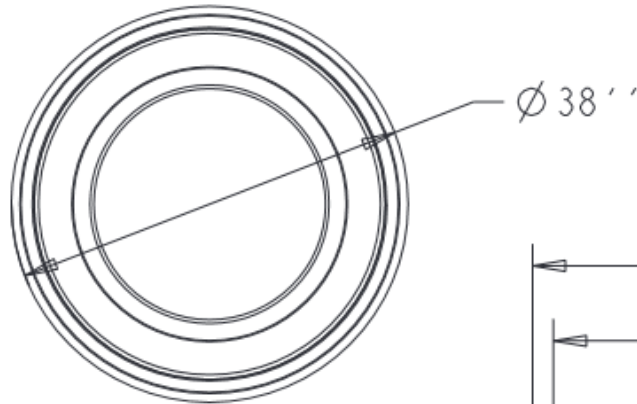

SPECS AT A GLANCE

TOP ID: 34''
 TOP OD: 38''
 BASE ID: 20''
 HEIGHT: 29''
 VOLUME: 72 GALLONS
 9.6 FT³

WEIGHT: 35 LBS

OCC Outdoors

MATERIAL: LLDPE RESIN		SCALE 0.060	DRAWN B''	
PART #: TCM-36				1 OF 1
DATE Nov-25-15	PART #: (A SIZE)		TCM-36	REV X1

DO NOT SCALE DRAWING.
 All measurements are rounded to the closest quarter inch and may not be exact due to manufacturing variances.