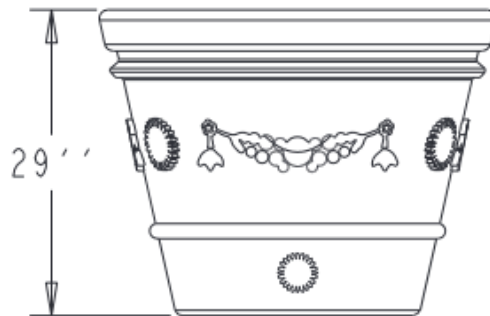

SPECS AT A GLANCE

TOP ID: 34''
 TOP OD: 38''
 BASE ID: 20''
 HEIGHT: 29''
 VOLUME: 72 GALLONS
 9.6 FT³

WEIGHT: 35 LBS

OCC Outdoors

MATERIAL: LLDPE RESIN		SCALE 0.060	DRAWN B''	
PART #: TCM-36				1 OF 1
DATE Nov-25-15	PART #: (A SIZE)		TCM-36	REV X1

DO NOT SCALE DRAWING.
 All measurements are rounded to the closest quarter inch and may not be exact due to manufacturing variances.