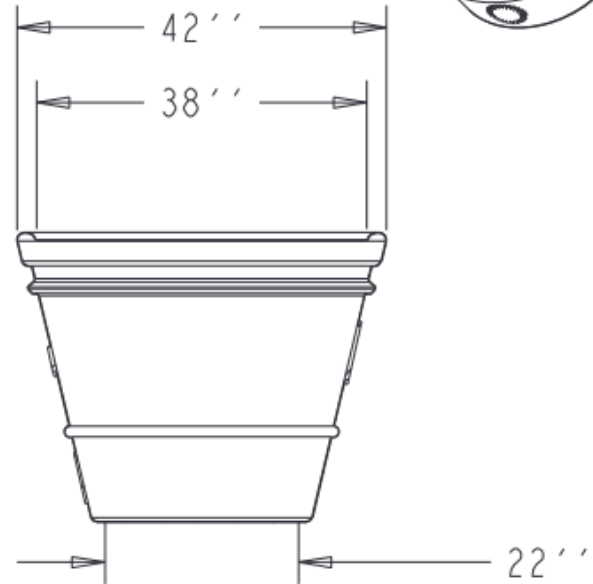

SPECS AT A GLANCE

TOP ID: 38''  
 TOP OD: 42''  
 BASE ID: 22''  
 HEIGHT: 33''  
 VOLUME: 101 GALLONS  
 13.5 FT<sup>3</sup>

WEIGHT: 44 LBS

DO NOT SCALE DRAWING.  
 All measurements are rounded to the closest quarter inch and may not be exact due to manufacturing variances.

<b>OCC Outdoors</b>			
MATERIAL:	LLDPE RESIN	SCALE	0.050
			DRAWN BY
TCM-40			1 OF 1
DATE	PART #:	TCM-40	
Nov-25-15	(A SIZE)		
		REV	X1