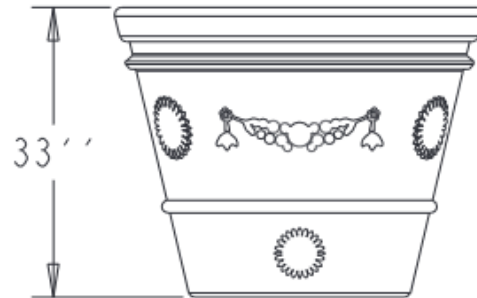

SPECS AT A GLANCE

TOP ID: 38''  
 TOP OD: 42''  
 BASE ID: 22''  
 HEIGHT: 33''  
 VOLUME: 101 GALLONS  
 13.5 FT<sup>3</sup>

WEIGHT: 44 LBS

DO NOT SCALE DRAWING.  
 All measurements are rounded to the closest quarter inch and may not be exact due to manufacturing variances.

<b>OCC Outdoors</b>			
MATERIAL:	LLDPE RESIN	SCALE	0.050
			DRAWN BY
TCM-40			1 OF 1
DATE	PART #:	TCM-40	
Nov-25-15	(A SIZE)		
		REV	X1