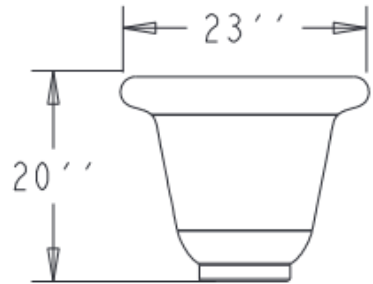

SPECS AT A GLANCE

TOP ID: 18''  
 TOP OD: 23''  
 BASE ID: 12''  
 HEIGHT: 20''  
 VOLUME: 22 GALLONS  
 2.9 FT<sup>3</sup>

WEIGHT: 16LBS

DO NOT SCALE DRAWING.  
 All measurements are rounded to the closest quarter inch and may not be exact due to manufacturing variances.

<b>OCC Outdoors</b>			
MATERIAL:	LLDPE RESIN	SCALE	0.060
TITLE		TCN-24	1 OF 1
DATE	PART #:	TCN-24	REV
May-12-15	(A SIZE)		XI