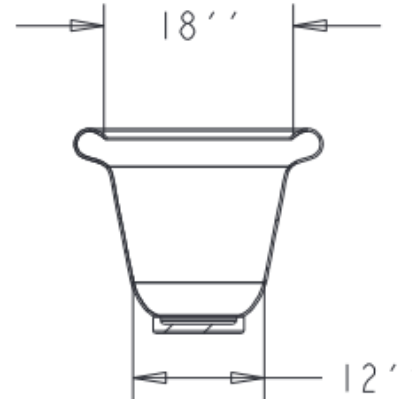

SPECS AT A GLANCE

TOP ID: 18''  
 TOP OD: 23''  
 BASE ID: 12''  
 HEIGHT: 20''  
 VOLUME: 22 GALLONS  
 2.9 FT<sup>3</sup>

WEIGHT: 16LBS

DO NOT SCALE DRAWING.  
 All measurements are rounded to the closest quarter inch and may not be exact due to manufacturing variances.

<b>OCC Outdoors</b>			
MATERIAL:	LLDPE RESIN	SCALE	0.060
TITLE		TCN-24	1 OF 1
DATE	PART #:	TCN-24	REV
May-12-15	(A SIZE)		XI