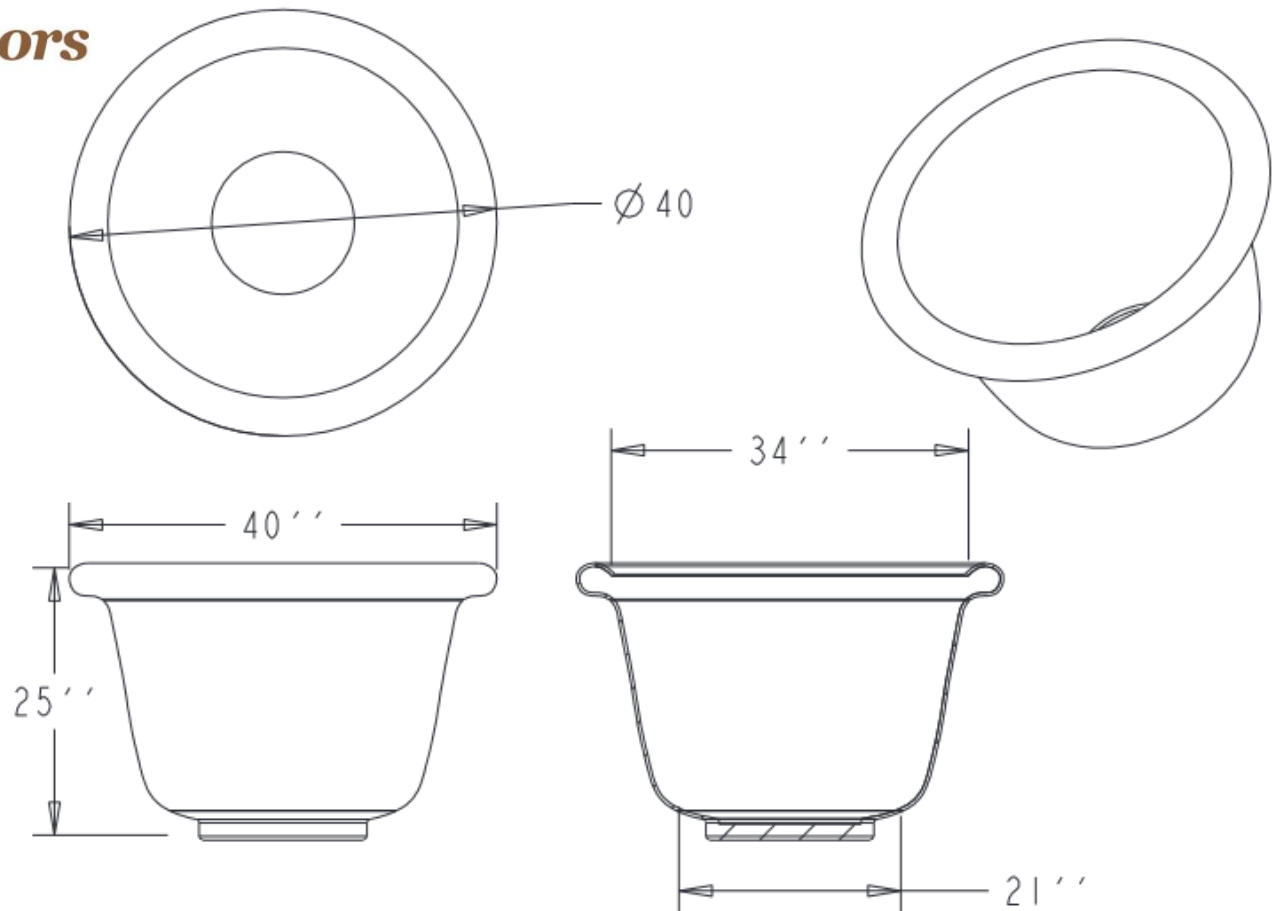

SPECS AT A GLANCE

TOP ID: 34''
 TOP OD: 40''
 BASE ID: 21''
 HEIGHT: 25''
 VOLUME: 98 GALLONS
 13 FT³

WEIGHT: 45LBS

DO NOT SCALE DRAWING.
 All measurements are rounded to the closest quarter inch and may not be exact due to manufacturing variances.

OCC Outdoors			
MATERIAL: LLDPE RESIN		SCALE 0.060	DRAWN BY
TITLE TCN-40			I OF I
DATE May-12-15	PART #: (A SIZE)		REV X1
		TCN-40	