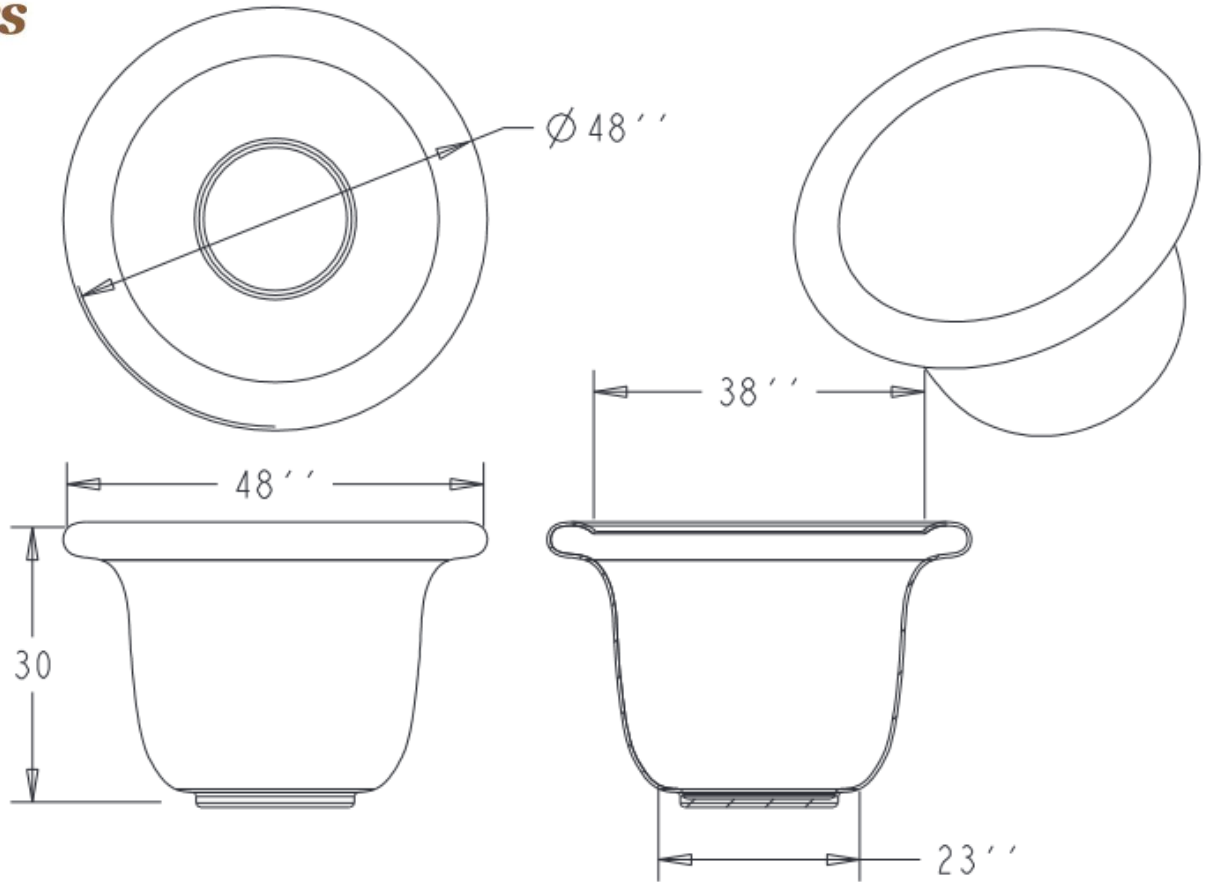

SPECS AT A GLANCE

TOP ID: 38''  
 TOP OD: 48''  
 BASE ID: 23''  
 HEIGHT: 30''  
 VOLUME: 124 GALLONS  
 16.5 FT<sup>3</sup>  
 WEIGHT: 62LBS

DO NOT SCALE DRAWING.  
 All measurements are rounded to the closest quarter inch and may not be exact due to manufacturing variances.

<b>OCC Outdoors</b>			
MATERIAL:	LLDPE RESIN	SCALE	0.050
TITLE		TCN-48	
DATE	PART #:	TCN-48	REV
May-12-15	(A SIZE)		X1