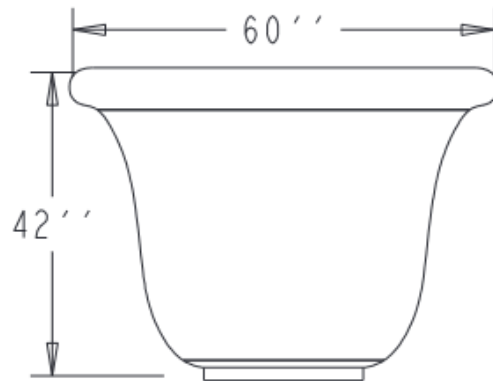

SPECS AT A GLANCE

TOP ID: 48''  
 TOP OD: 60''  
 BASE ID: 29''  
 HEIGHT: 42''  
 VOLUME: 249 GALLONS  
 33.2 FT<sup>3</sup>

WEIGHT: 100LBS

DO NOT SCALE DRAWING.  
 All measurements are rounded to the closest quarter inch and may not be exact due to manufacturing variances.

<b>OCC Outdoors</b>			
MATERIAL:	LLDPE RESIN	SCALE	0.040
TITLE		TCN-60	
DATE	PART #:	TCN-60	REV
May-12-15	(A SIZE)		X1