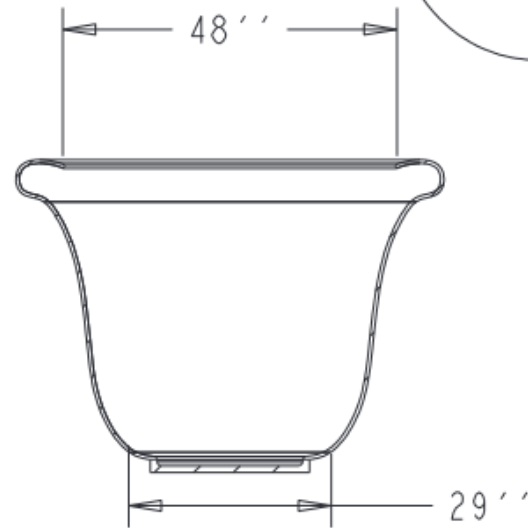

SPECS AT A GLANCE

TOP ID: 48''  
 TOP OD: 60''  
 BASE ID: 29''  
 HEIGHT: 42''  
 VOLUME: 249 GALLONS  
 33.2 FT<sup>3</sup>

WEIGHT: 100LBS

DO NOT SCALE DRAWING.  
 All measurements are rounded to the closest quarter inch and may not be exact due to manufacturing variances.

<b>OCC Outdoors</b>			
MATERIAL:	LLDPE RESIN	SCALE	0.040
TITLE		TCN-60	
DATE	PART #:	TCN-60	REV
May-12-15	(A SIZE)		X1