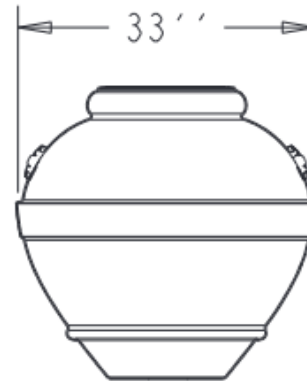

SPECS AT A GLANCE

ID: 14''  
 OD: 33''  
 HEIGHT: 33''

WEIGHT: 18LBS

DO NOT SCALE DRAWING.  
 All measurements are rounded to the closest quarter inch and may not be exact due to manufacturing variances.

<b>OCC Outdoors</b>			
MATERIAL:	LLDPE RESIN	SCALE	DRAWN BY
		0.050	
TITLE			I OF I
TCO-7			
DATE	PART #:	TCO-7	REV
Jun-07-16	(A SIZE)		X I