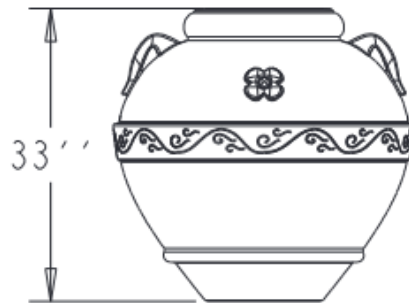

SPECS AT A GLANCE

ID: 14''  
 OD: 33''  
 HEIGHT: 33''

WEIGHT: 18LBS

DO NOT SCALE DRAWING.  
 All measurements are rounded to the closest quarter inch and may not be exact due to manufacturing variances.

<b>OCC Outdoors</b>			
MATERIAL:	LLDPE RESIN	SCALE	DRAWN BY
		0.050	
TITLE			I OF I
TCO-7			
DATE	PART #:	TCO-7	REV
Jun-07-16	(A SIZE)		X I