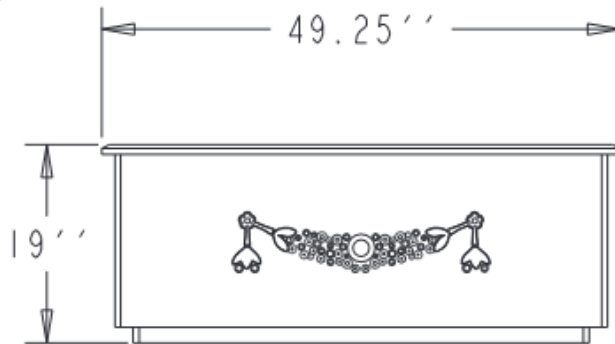

SPECS AT A GLANCE

Outside Length 49.25''
 Outside Width 19.25''
 Height 19''

VOLUME: 57 GALLONS
 7.5 FT³

WEIGHT: 28 LBS

DO NOT SCALE DRAWING.
 All measurements are rounded to the closest quarter inch and may not be exact due to manufacturing variances.

OCC Outdoors			
MATERIAL:	LLDPE RESIN	SCALE	0.050
TITLE		DRAWN BY	
TCR-1			1 OF 1
DATE	PART #:	TCR-1	
Nov-25-15	(A SIZE)		REV X1