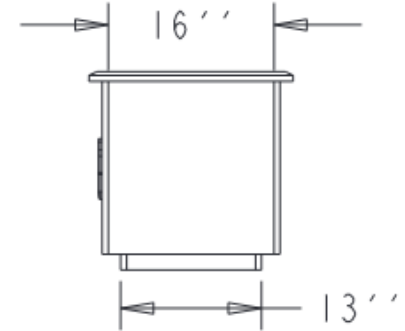

SPECS AT A GLANCE

Outside Length 49.25''
 Outside Width 19.25''
 Height 19''

VOLUME: 57 GALLONS
 7.5 FT³

WEIGHT: 28 LBS

DO NOT SCALE DRAWING.
 All measurements are rounded to the closest quarter inch and may not be exact due to manufacturing variances.

OCC Outdoors			
MATERIAL:	LLDPE RESIN	SCALE	0.050
TITLE		DRAWN BY	
TCR-1			1 OF 1
DATE	PART #:	TCR-1	
Nov-25-15	(A SIZE)		REV X1