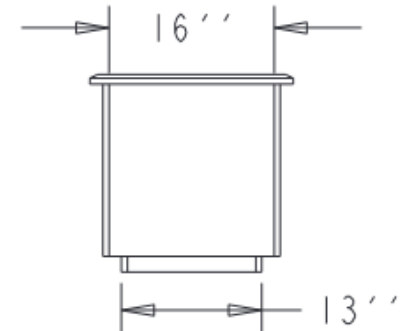

SPECS AT A GLANCE

Outside Length 49.25''  
 Outside Width 19.25''  
 Height 19''

VOLUME: 57 GALLONS  
 7.5 FT<sup>3</sup>

WEIGHT: 28 LBS

DO NOT SCALE DRAWING.  
 All measurements are rounded to the closest quarter inch and may not be exact due to manufacturing variances.

<b>OCC Outdoors</b>			
MATERIAL:	LLDPE RESIN	SCALE	0.050
TITLE		TCR-2	
DATE	PART #:	TCR-2	REV
Nov-25-15	(A SIZE)		X 1