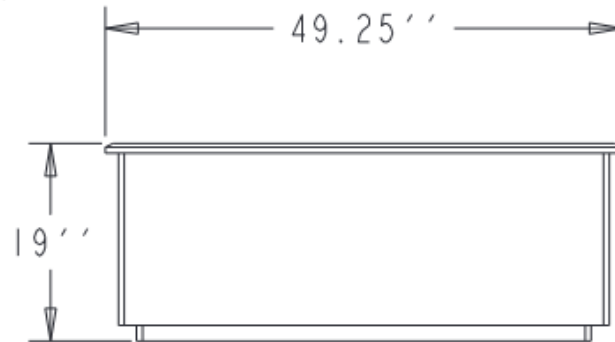

SPECS AT A GLANCE

Outside Length 49.25''  
 Outside Width 19.25''  
 Height 19''

VOLUME: 57 GALLONS  
 7.5 FT<sup>3</sup>

WEIGHT: 28 LBS

DO NOT SCALE DRAWING.  
 All measurements are rounded to the closest quarter inch and may not be exact due to manufacturing variances.

<b>OCC Outdoors</b>			
MATERIAL:	LLDPE RESIN	SCALE	0.050
TITLE		TCR-2	
DATE	PART #:	TCR-2	REV
Nov-25-15	(A SIZE)		X 1