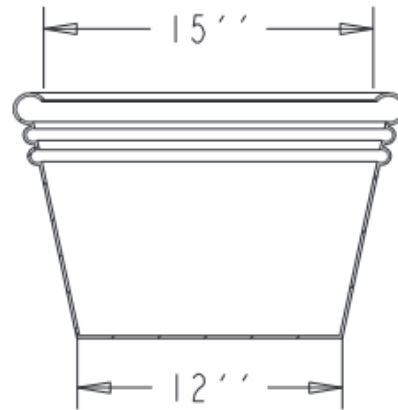

SPECS AT A GLANCE

TOP ID: 15''
 TOP OD: 18''
 BASE ID: 12''
 HEIGHT: 11''
 VOLUME:

WEIGHT:

DO NOT SCALE DRAWING.
 All measurements are rounded to the closest quarter inch and may not be exact due to manufacturing variances.

OCC Outdoors			
MATERIAL:	LLDPE RESIN	SCALE	0.125
DRAWN BY:			
TDC - 1			1 OF 1
DATE	PART #:	TDC - 1	
Jul-01-16	(A SIZE)		REV X 1