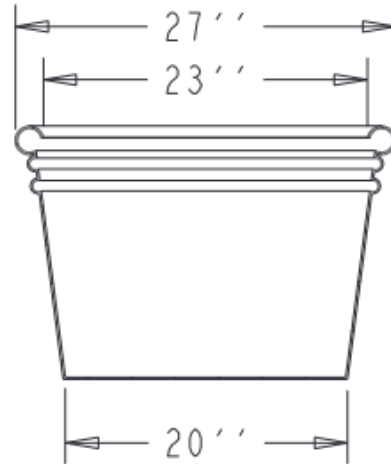

Ø 27''

SPECS AT A GLANCE

TOP ID: 23''
 TOP OD: 27''
 BASE ID: 20''
 HEIGHT: 18''
 VOLUME:

WEIGHT: 23 lbs

18''

OCC Outdoors			
MATERIAL:	LLDPE RESIN	SCALE	0.080
			DRAWN P''
TDC - 5			1 OF 1
DATE	PART #:	TDC - 5	
Ju1-01-16	(A SIZE)		REV X1

DO NOT SCALE DRAWING.
 All measurements are rounded to the closest quarter inch and may not be exact due to manufacturing variances.