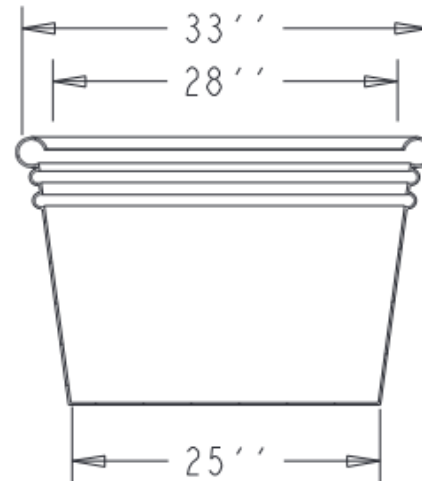

SPECS AT A GLANCE

TOP ID: 28''
 TOP OD: 33''
 BASE ID: 25''
 HEIGHT: 22''
 VOLUME:

WEIGHT: 27 lbs

DO NOT SCALE DRAWING.
 All measurements are rounded to the closest quarter inch and may not be exact due to manufacturing variances.

OCC Outdoors			
MATERIAL:	LLDPE RESIN	SCALE	0.070
DRAWN BY:			
TDC-7			1 OF 1
DATE	PART #:	TDC-7	
Jul-01-16	(A SIZE)		REV X1