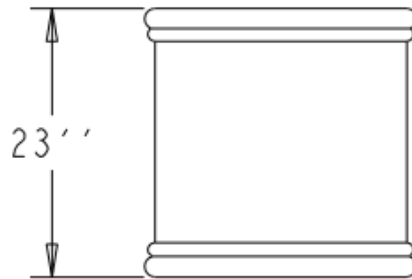

SPECS AT A GLANCE

TOP ID 20''  
 TOP OD: 23''  
 DEPTH 12''  
 BASE ID 20.75''x10''  
 Height 23''

VOLUME: 19 GALLONS  
 2.5FT^3

WEIGHT: 14LBS

DO NOT SCALE DRAWING.  
 All measurements are rounded to the closest quarter inch and may not be exact due to manufacturing variances.

<b>OCC Outdoors</b>			
MATERIAL:	SCALE	DRAWN BY	
LLDPE RESIN	0.067		
TITLE			I OF I
THR-IG			
DATE	PART #:	THR-IG	REV
Nov-30-15	(A SIZE)		XI