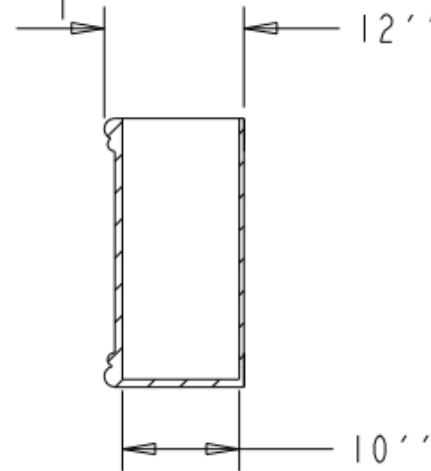

SPECS AT A GLANCE

TOP ID 20''  
 TOP OD: 23''  
 DEPTH 12''  
 BASE ID 20.75''x10''  
 Height 23''

VOLUME: 19 GALLONS  
 2.5FT^3

WEIGHT: 14LBS

DO NOT SCALE DRAWING.  
 All measurements are rounded to the closest quarter inch and may not be exact due to manufacturing variances.

<b>OCC Outdoors</b>			
MATERIAL:	SCALE	DRAWN BY	
LLDPE RESIN	0.067		
TITLE			I OF I
THR-IG			
DATE	PART #:	THR-IG	REV
Nov-30-15	(A SIZE)		XI