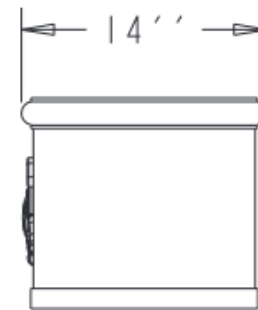

SPECS AT A GLANCE

Length 28''  
 Width 14''  
 Height 12''

VOLUME: 14 GALLONS  
 1.9 FT<sup>3</sup>

WEIGHT: 9 LBS

DO NOT SCALE DRAWING.  
 All measurements are rounded to the closest quarter inch and may not be exact due to manufacturing variances.

<b>OCC Outdoors</b>			
MATERIAL:	LLDPE RESIN	SCALE	0.067
		DRAWN BY	
TGR-1			1 OF 1
DATE	PART #:	TGR-1	REV
Nov-25-15	(A SIZE)		X 1